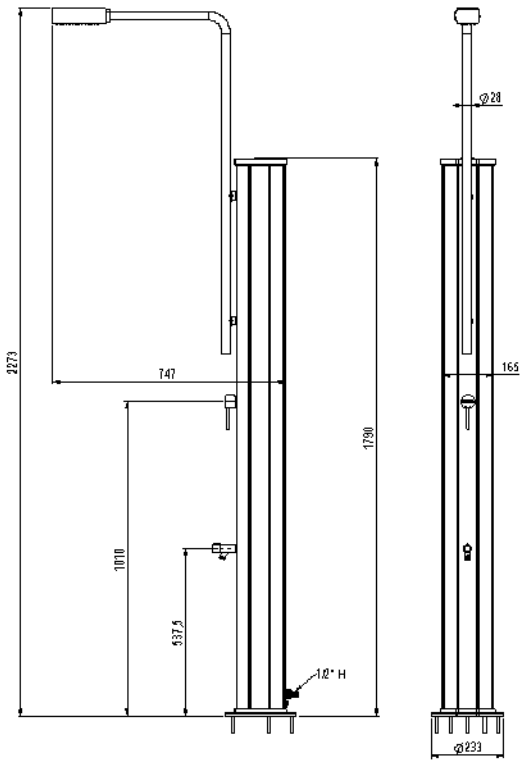

DUCHA RAINBOW SOLAR RAINBOW SOLAR SHOWER

LOGÍSTICA | LOGISTICS ↓

EMBALAJE | PACKAGING ↑

PALETIZADO | PALLETIZED ↓

EMBALAJE Y PALETIZADO | Packaging and palletizing

Caja (cm):	185 x 48 x 28
Box (cm):	
Unidades / Caja:	1
Units / Box:	
Palet (cm):	100 x 120 x 200
Pallet (cm):	
Unidades / Palet:	8
Units / Pallet: