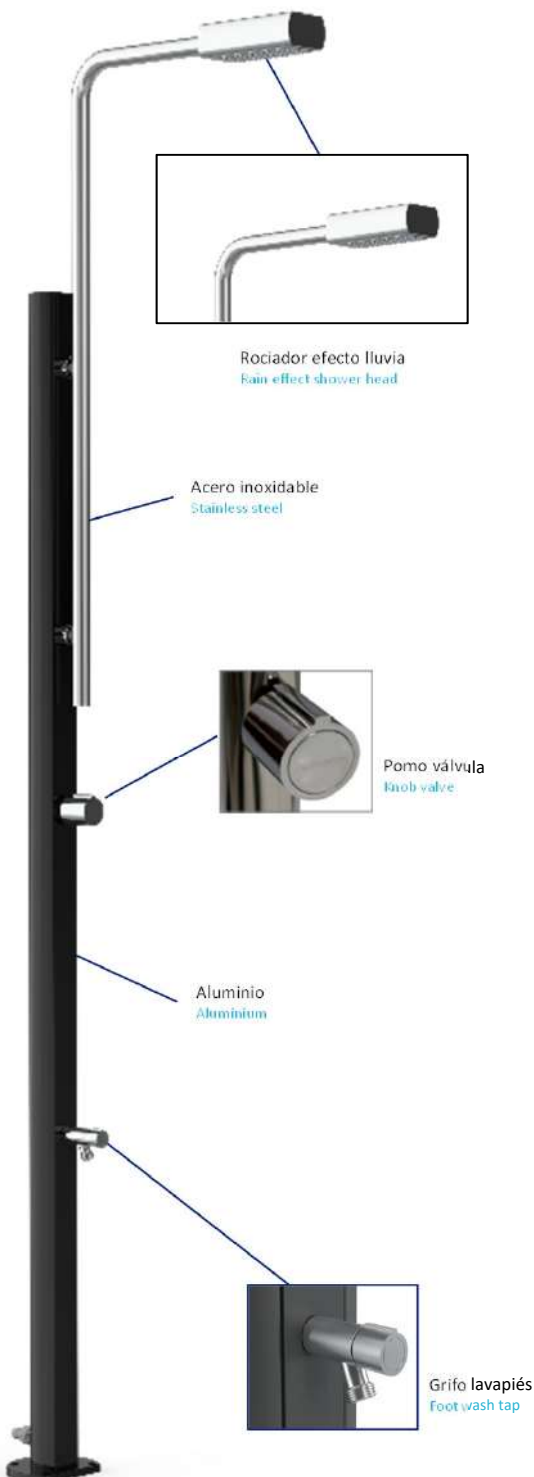

Enjoy a relaxing experience before and after every bath.

Código

**74059**

Características técnicas

Gamma modelo con seis colores

Estructura de aluminio

Rociador de ducha anti-cal y efecto lluvia

Pomo regulador de caudal (agua fría)

Aluminium structure

Rain effect and anti-lime shower head

Flow regulator knob (cold water)

Adapted connection to shower anchor 00107

Hose connection "Gardena"

Foot wash tap

Easy installation