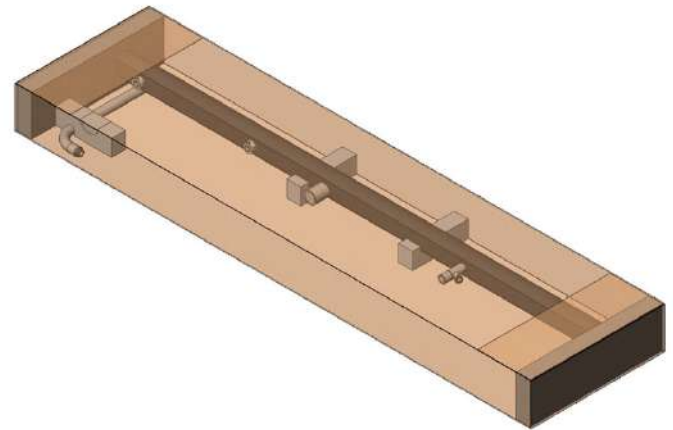

LOGÍSTICA | LOGISTICS