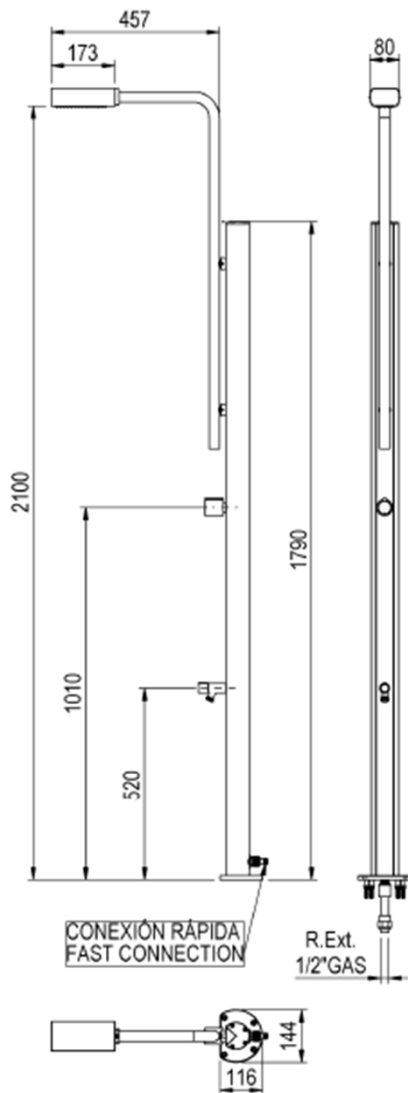

DUCHA RAINBOW RAINBOW SHOWER