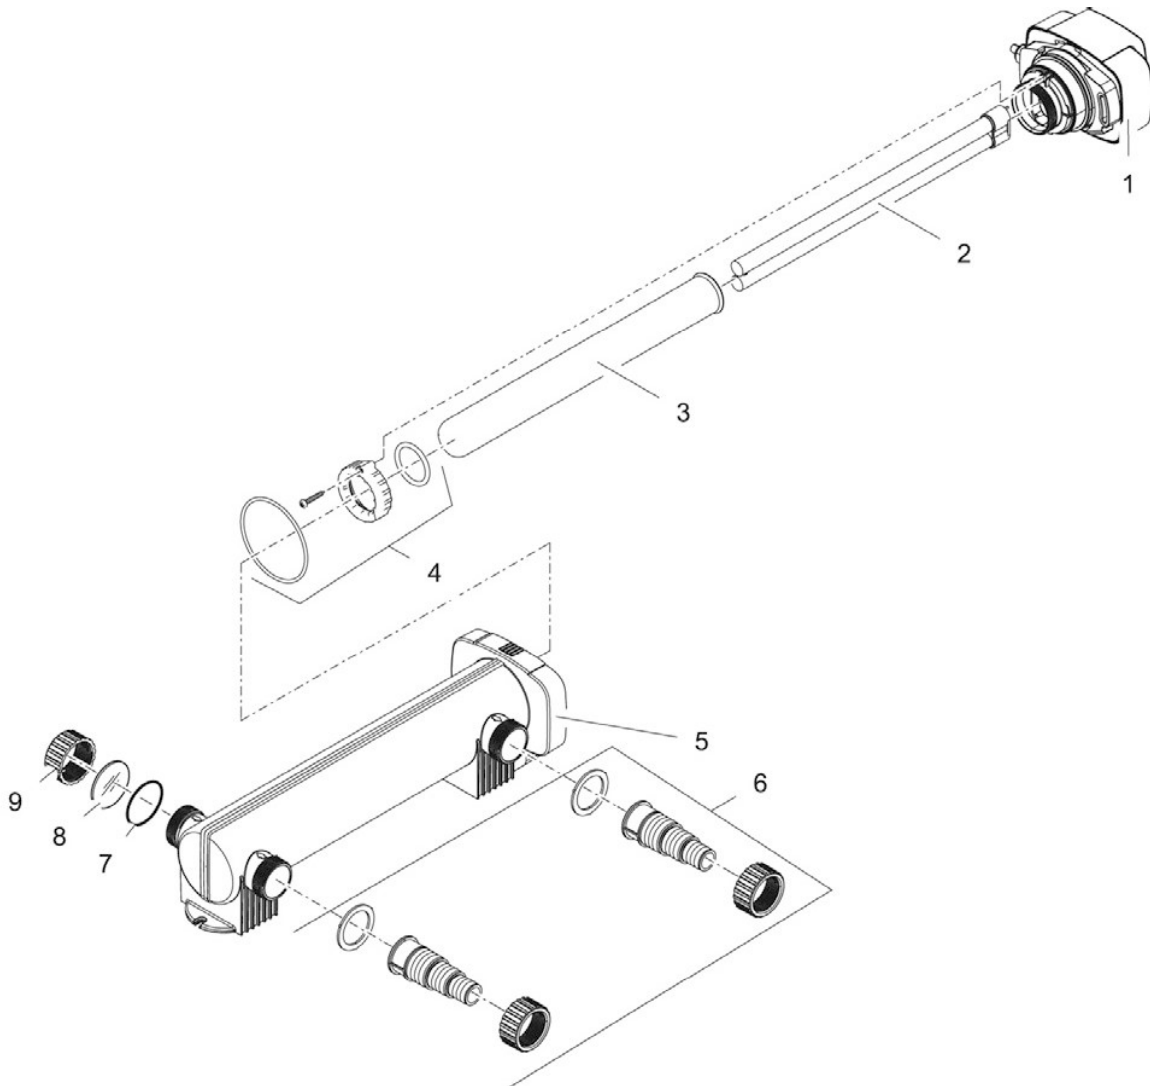

Pos.	Item no. Product	Product	Item no. Spare part	Spare part	Number			
1	56837	Vitronic 18 W [INT]	35839	Spare UVC electronics Vitronic 18 W	1			
	57371	Vitronic 18 W [INT]						
	56869	Vitronic 24 W [INT]				22219	Spare UVC electronics Vitronic 24 W	1
	56885	Vitronic 36 W [INT]				35840	Spare UVC electronics Vitronic 36 W	1
	57372	Vitronic 36 W [INT]						
	57373	Vitronic 55 W [INT]				35841	Spare UVC electronics Vitronic 55 W	1
	50589	Vitronic 18 W [GB]				35839	Spare UVC electronics Vitronic 18 W	1
	50590	Vitronic 36 W [GB]				35840	Spare UVC electronics Vitronic 36 W	1
	50591	Vitronic 55 W [GB]				35841	Spare UVC electronics Vitronic 55 W	1
2	56837	Vitronic 18 W [INT]	56236	Replacement bulb UVC 18 W	1			
	57371	Vitronic 18 W [INT]						
	56869	Vitronic 24 W [INT]				56237	Replacement bulb UVC 24 W	1
	56885	Vitronic 36 W [INT]				55432	Replacement bulb UVC 36 W	1
	57372	Vitronic 36 W [INT]						
	57373	Vitronic 55 W [INT]				56636	Replacement bulb UVC 55 W	1
	50589	Vitronic 18 W [GB]				56236	Replacement bulb UVC 18 W	1
	50590	Vitronic 36 W [GB]				55432	Replacement bulb UVC 36 W	1
	50591	Vitronic 55 W [GB]				56636	Replacement bulb UVC 55 W	1
3	56837	Vitronic 18 W [INT]	21763	Quartz glass D44 x 398 with rim	1			
	57371	Vitronic 18 W [INT]				13329	Quartz glass D44 x 203 with rim	1
	56869	Vitronic 24 W [INT]				21763	Quartz glass D44 x 398 with rim	1
	56885	Vitronic 36 W [INT]						
	57372	Vitronic 36 W [INT]				13331	Quartz glass D44 x 518 with rim	1
	57373	Vitronic 55 W [INT]						
	50589	Vitronic 18 W [GB]				13329	Quartz glass D44 x 203 with rim	1
	50590	Vitronic 36 W [GB]				13331	Quartz glass D44 x 518 with rim	1
	50591	Vitronic 55 W [GB]						
4	56837	Vitronic 18 W [INT]	15748	Spare part clip bolt set UVC 18/ 36/ 55	1			
	57371	Vitronic 18 W [INT]						
	56869	Vitronic 24 W [INT]						
	56885	Vitronic 36 W [INT]						
	57372	Vitronic 36 W [INT]						
	57373	Vitronic 55 W [INT]						
	50589	Vitronic 18 W [GB]						
	50590	Vitronic 36 W [GB]						
	50591	Vitronic 55 W [GB]						
5	56837	Vitronic 18 W [INT]	22206	ASM waterhousing Vitronic 18 / 24 / 36 W	1			
	57371	Vitronic 18 W [INT]	35796	ASM waterhousing Vitronic 18 W	1			
	56869	Vitronic 24 W [INT]	22206	ASM waterhousing Vitronic 18 / 24 / 36 W	1			
	56885	Vitronic 36 W [INT]						
	57372	Vitronic 36 W [INT]	35797	ASM waterhousing Vitronic 36 / 55 W	1			
	57373	Vitronic 55 W [INT]						
	50589	Vitronic 18 W [GB]	35796	ASM waterhousing Vitronic 18 W	1			
	50590	Vitronic 36 W [GB]	35797	ASM waterhousing Vitronic 36 / 55 W	1			
	50591	Vitronic 55 W [GB]						