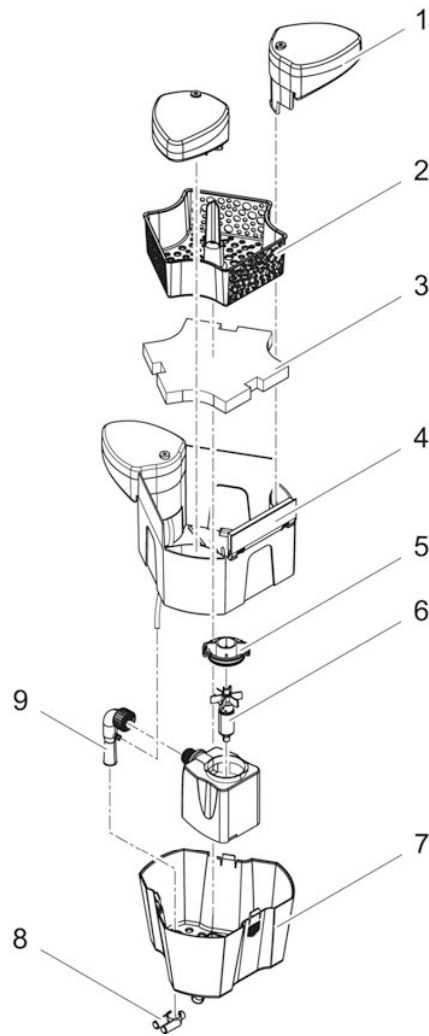

Item no.	Product
57384	SwimSkim 25
50124	GB SwimSkim 25

Pos.	Item no. Product	Product	Item no. Spare part	Spare part	Number
1	57384	SwimSkim 25 [INT]	29613	Float cpl. SwimSkim 25	1
	50124	SwimSkim 25 [GB]			
2	57384	SwimSkim 25 [INT]	10450	ASM basket SwimSkim 25 with weight	1
	50124	SwimSkim 25 [GB]			
3	57384	SwimSkim 25 [INT]	29445	Foam SwimSkim 25	1
	50124	SwimSkim 25 [GB]			
4	57384	SwimSkim 25 [INT]	15656	Spare part skimmer flap SwimSkim 25	1
	50124	SwimSkim 25 [GB]			
5	57384	SwimSkim 25 [INT]	35770	ASM pump housing ASE 2500	1
	50124	SwimSkim 25 [GB]			
6	57384	SwimSkim 25 [INT]	18013	Spare rotor cpl. ASE 2500 magnetized	1
	50124	SwimSkim 25 [GB]			
7	57384	SwimSkim 25 [INT]	29179	Pump chamber SwimSkim 25	1
	50124	SwimSkim 25 [GB]			
8	57384	SwimSkim 25 [INT]	29458	Air distributor SwimSkim 25	1
	50124	SwimSkim 25 [GB]			
9	57384	SwimSkim 25 [INT]	35747	ASM venturi SwimSkim 25	1
	50124	SwimSkim 25 [GB]			