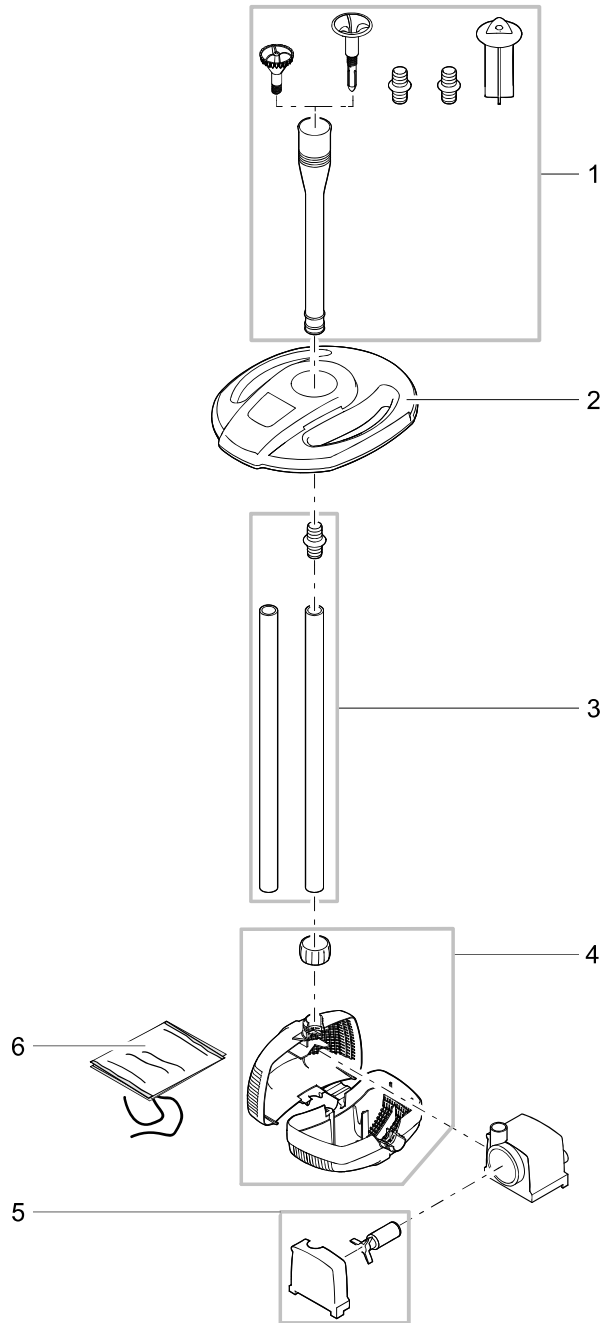

Item no. Product
49992 IceFree 4 Seasons

Pos.	Item no. Product	Item no. Spare part	Spare part	Number
1	49992 IceFree 4 Seasons [INT]	51707	Accessories IceFree 4 Seasons	1
2	49992 IceFree 4 Seasons [INT]	51730	Spare ASM float IceFree 4 Seasons	1
3	49992 IceFree 4 Seasons [INT]	51706	Spare hose set IceFree 4 Seasons	1
4	49992 IceFree 4 Seasons [INT]	51708	Spare filter housing IceFree	1
5	49992 IceFree 4 Seasons [INT]	36957	Spare part set pump IceFree	1
6	49992 IceFree 4 Seasons [INT]	51732	Spare filter bag IceFree 4 Season	1