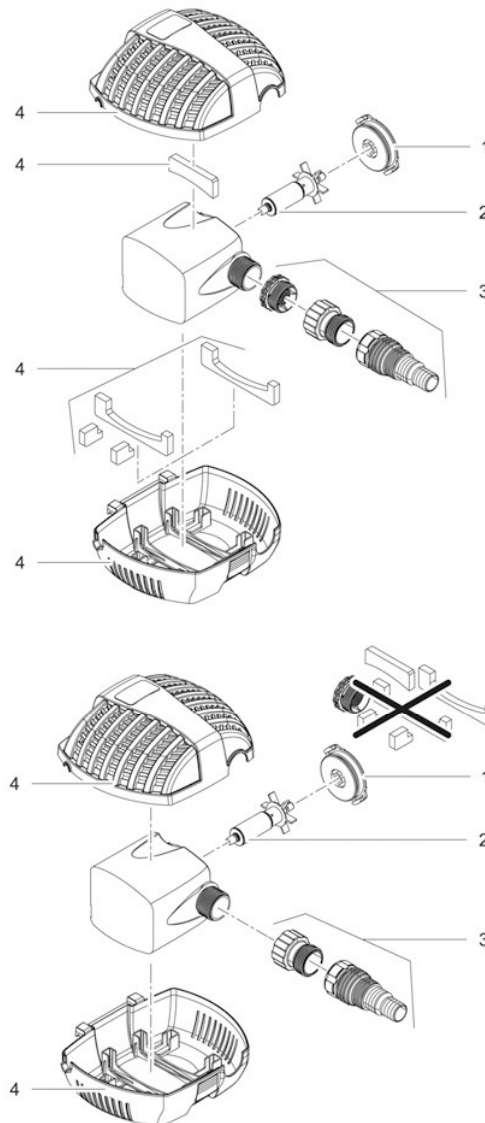

Item no.	Product
15329	Spare pump FP 1500
13745	Spare pump FP 2500
13742	Spare pump FP 3500

Pos.	Item no. Product	Product	Item no. Spare part	Spare part	Number
1	15329	Spare pump FP 1500 [INT]	35769	ASM pump housing ASE 1500	1
	13745	Spare pump FP 2500 [INT]	35770	ASM pump housing ASE 2500	1
	13742	Spare pump FP 3500 [INT]	35771	ASM pump housing ASE 3500	1
2	15329	Spare pump FP 1500 [INT]	18012	Spare rotor cpl. ASE 1500 magnetized	1
	13745	Spare pump FP 2500 [INT]	18013	Spare rotor cpl. ASE 2500 magnetized	1
	13742	Spare pump FP 3500 [INT]	14364	Spare rotor pump 3500 ASE x-ring	1
3	15329	Spare pump FP 1500 [INT]	13743	Spare part set conn. parts FP2500-3500	1
	13745	Spare pump FP 2500 [INT]			
	13742	Spare pump FP 3500 [INT]			
4	15329	Spare pump FP 1500 [INT]	13744	Spare part set filterhousing FP1500-3500	1
	13745	Spare pump FP 2500 [INT]			
	13742	Spare pump FP 3500 [INT]