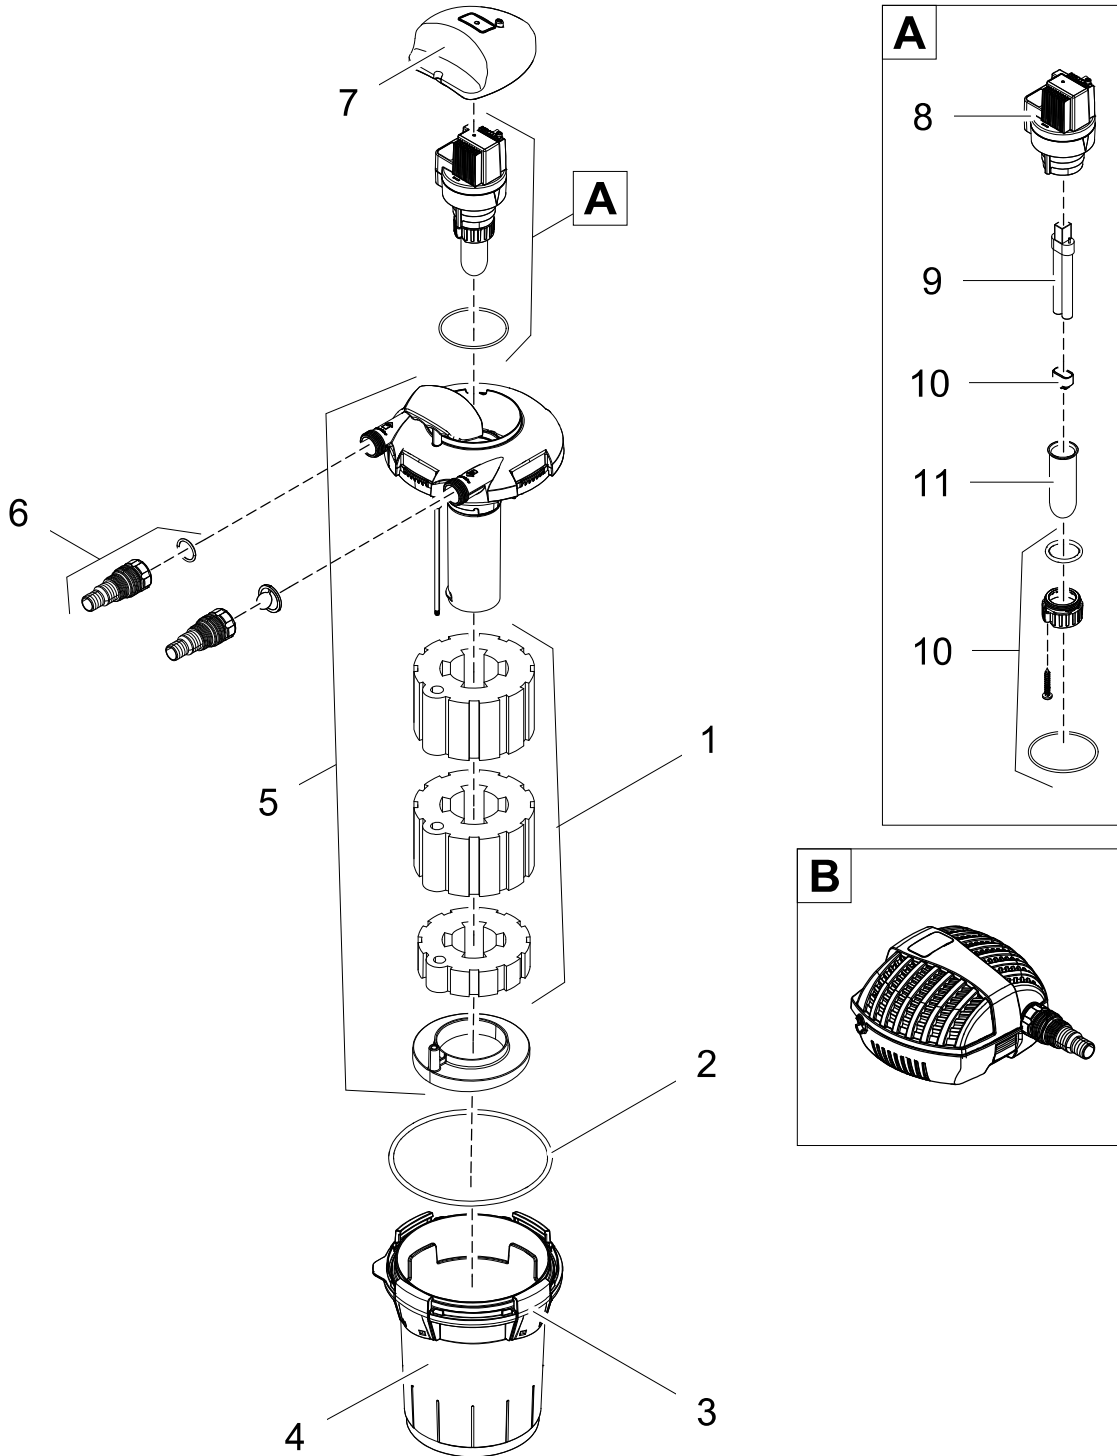

Item no.	Product
50499	BioPress Set 4000
50504	GB BioPress Set 4000

Pos.	Item no. Product	Product	Item no. Spare part	Spare part	Number
1	50499	BioPress Set 4000 [INT]	15558	Replacement foam set BioPress 4000	1
	50504	BioPress Set 4000 [GB]			
2	50499	BioPress Set 4000 [INT]	14543	O-Ring NBR 185 x 6 SH45 A	1
	50504	BioPress Set 4000 [GB]			
3	50499	BioPress Set 4000 [INT]	47829	ASM clamp BioPress 4000 2016	1
	50504	BioPress Set 4000 [GB]			
4	50499	BioPress Set 4000 [INT]	14555	Filter box DF 4000 / 5000	1
	50504	BioPress Set 4000 [GB]			
5	50499	BioPress Set 4000 [INT]	15561	Spare part lid BioPress Set 4000	1
	50504	BioPress Set 4000 [GB]			
6	50499	BioPress Set 4000 [INT]	14825	Additional pack BioPress Set 4000	1
	50504	BioPress Set 4000 [GB]			
7	50499	BioPress Set 4000 [INT]	15326	ASM cover BioPress 4000-10000	1
	50504	BioPress Set 4000 [GB]			
8	50499	BioPress Set 4000 [INT]	15665	ASM UVC 7 / 9 / 11 W 2011	1
	50504	BioPress Set 4000 [GB]			
9	50499	BioPress Set 4000 [INT]	57111	Replacement bulb UVC 7 W	1
	50504	BioPress Set 4000 [GB]			
10	50499	BioPress Set 4000 [INT]	15535	Spare part clip bolt set UVC 7 / 9 / 11	1
	50504	BioPress Set 4000 [GB]			
11	50499	BioPress Set 4000 [INT]	14193	Quartz glass D33 x 100.9 with rim	1
	50504	BioPress Set 4000 [GB]			
A	50499	BioPress Set 4000 [INT]	15328	ASM UVC BioPress 4000	1
	50504	BioPress Set 4000 [GB]			
B	50499	BioPress Set 4000 [INT]	15329	Spare pump FP 1500	1
	50504	BioPress Set 4000 [GB]			