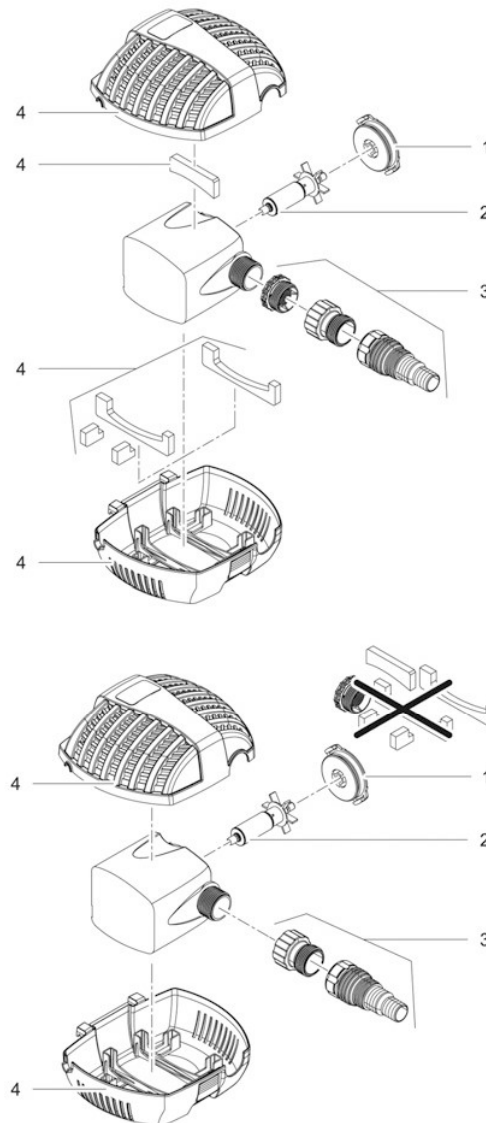

Item no.	Product
15329	Spare pump FP 1500
13745	Spare pump FP 2500
13742	Spare pump FP 3500

Pos.	Item no. Product	Product	Item no. Spare part	Spare part	Number
1	15329	Spare pump FP 1500 [INT]	35769	ASM pump housing ASE 1500	1
	13745	Spare pump FP 2500 [INT]	35770	ASM pump housing ASE 2500	1
	13742	Spare pump FP 3500 [INT]	35771	ASM pump housing ASE 3500	1
2	15329	Spare pump FP 1500 [INT]	18012	Spare rotor cpl. ASE 1500 magnetized	1
	13745	Spare pump FP 2500 [INT]	18013	Spare rotor cpl. ASE 2500 magnetized	1
	13742	Spare pump FP 3500 [INT]	14364	Spare rotor pump 3500 ASE x-ring	1
3	15329	Spare pump FP 1500 [INT]	13743	Spare part set conn. parts FP2500-3500	1
	13745	Spare pump FP 2500 [INT]			
	13742	Spare pump FP 3500 [INT]			
4	15329	Spare pump FP 1500 [INT]	13744	Spare part set filterhousing FP1500-3500	1
	13745	Spare pump FP 2500 [INT]			
	13742	Spare pump FP 3500 [INT]