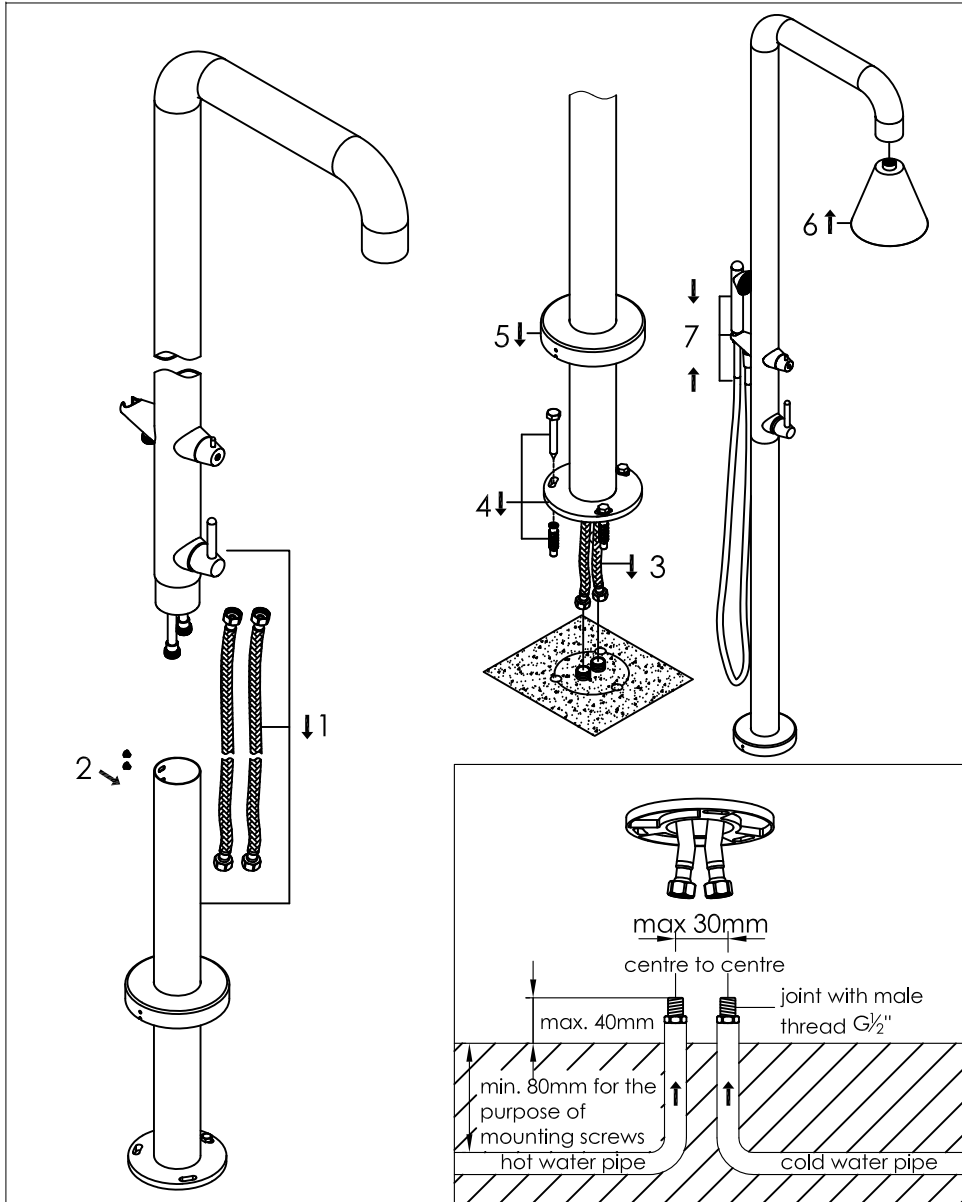

Cone freestanding shower mixer with hand shower,
stainless steel

Cone vrijstaande douche met handdouche, rvs

900-6210 / 900-6216

installation

technical diagram

YTxxx-22xx

www.jee-o.com