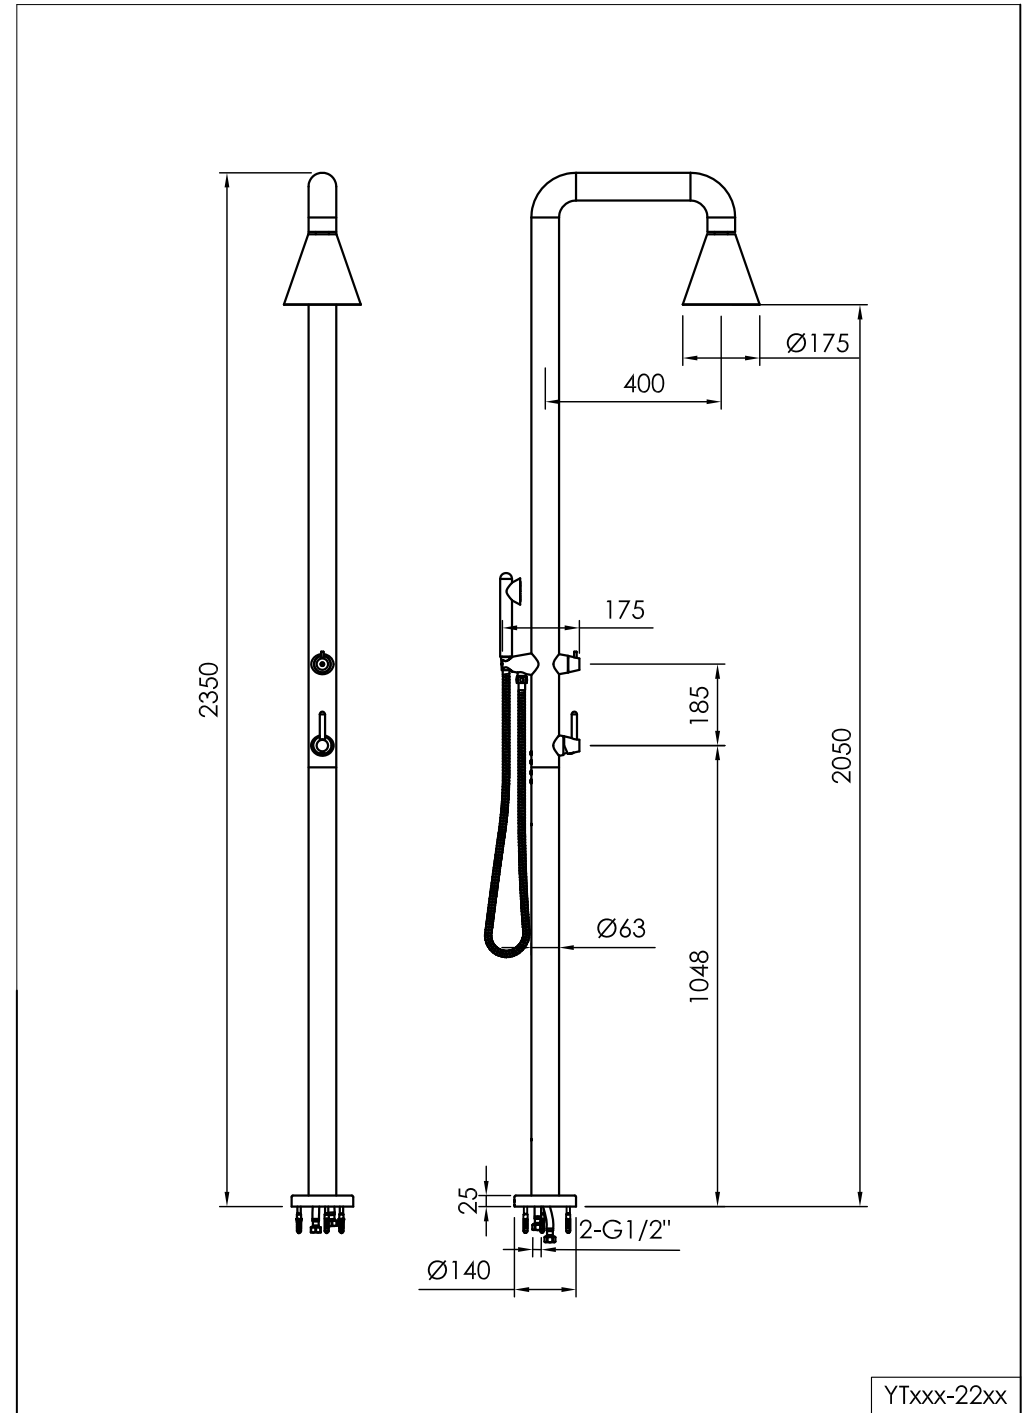

Cone freestanding shower mixer with hand shower,
stainless steel

Cone vrijstaande douche met handdouche, rvs

900-6210 / 900-6216

installation

technical diagram

YTxxx-22xx

www.jee-o.com