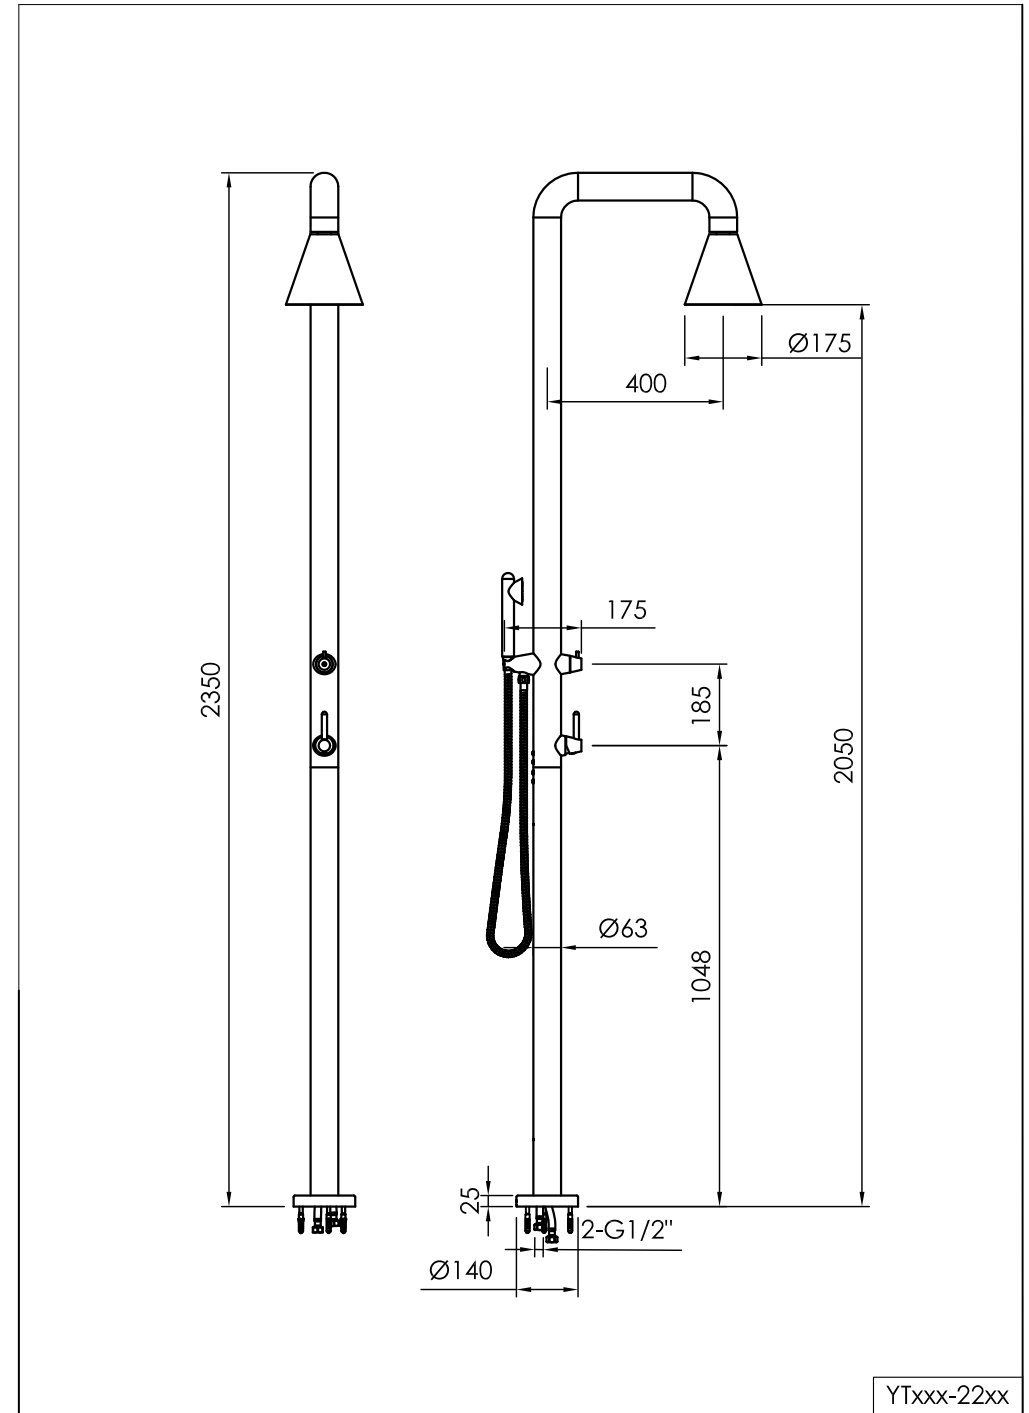

Cone freestanding shower mixer with hand shower, stainless steel

Cone vrijstaande douche met handdouche, rvs

900-6210 / 900-6216

installation

technical diagram

YTxxx-22xx

www.jee-o.com