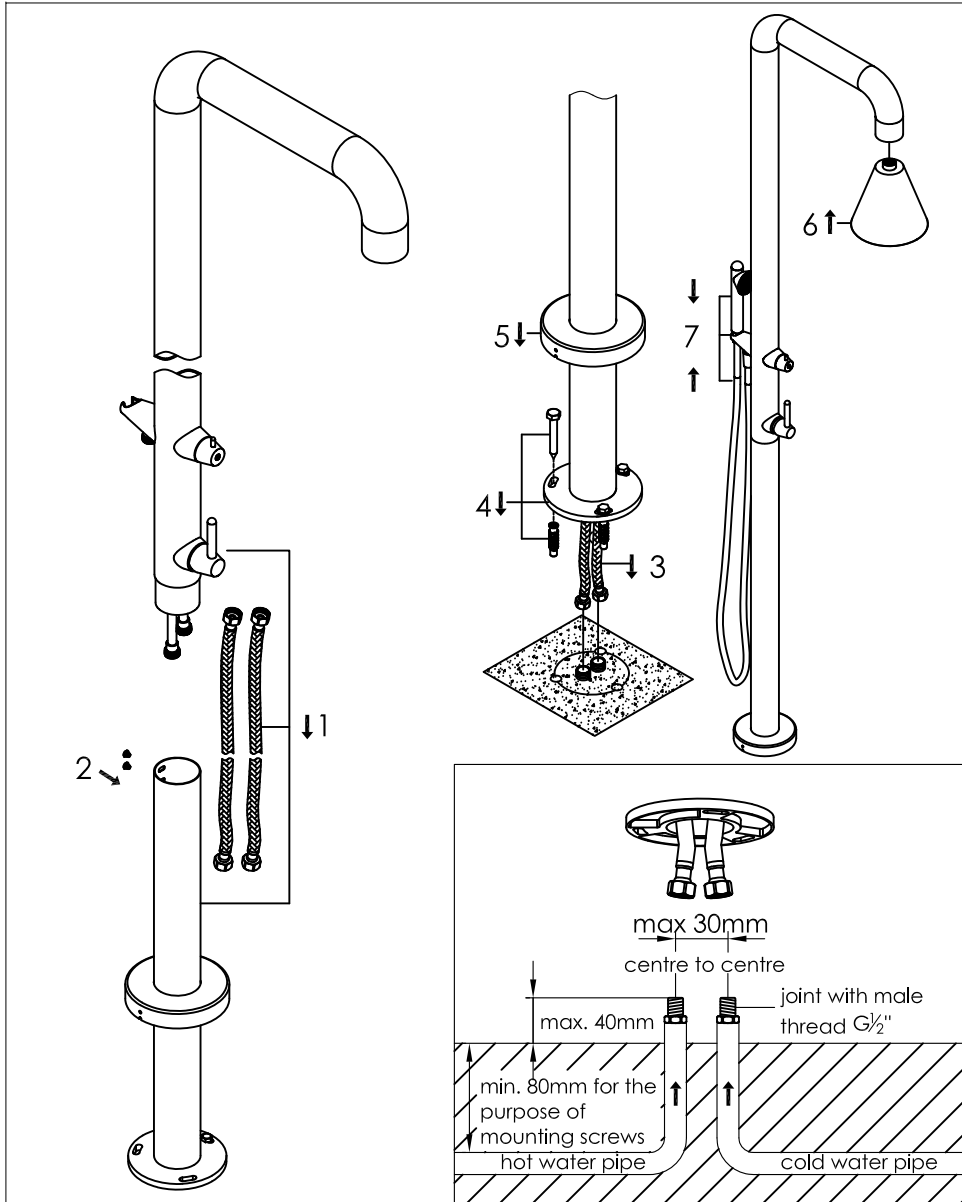

Cone freestanding shower mixer with hand shower, stainless steel

Cone vrijstaande douche met handdouche, rvs

900-6210 / 900-6216

installation

technical diagram

YTxxx-22xx

www.jee-o.com