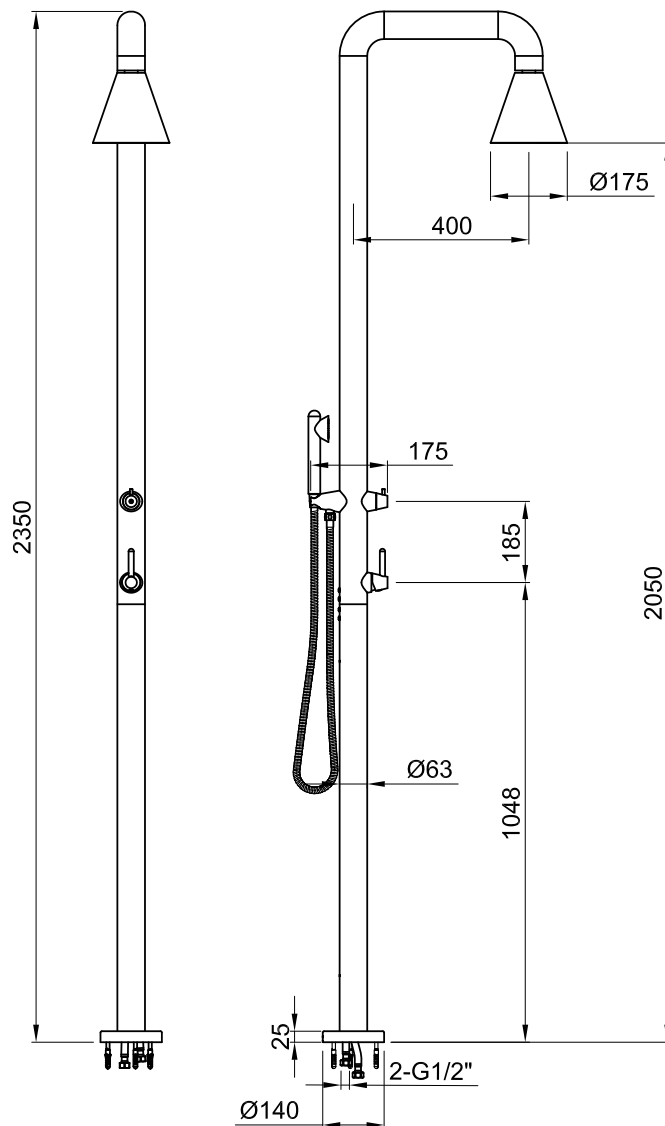

JEE-O cone shower 02

Article code:	900-6210 ● Brushed 900-6216 ● Gun metal	Connection:	2 x G 1/2" (Ø15mm / 0.6") nylon ^(out) /epdm ⁽ⁱⁿ⁾ flexhose with brass swivel British Standard Pipe (BSP)
Material:	Stainless Steel r316	Thread:	
Cleaning instructions:	download JEE-O shower and taps manual on our website: www.jee-o.com	Dimension package:	L158 x W66 x H23 cm
Cartridge:	Sedal/Kerox ceramic mixing cartridge (35mm), item code 005-0101 and JEE-O ceramic diverter mechanism item code 005-0302	Total weight:	17.9 kg
Flow at water of 38°C:	Available soon	Package weight:	5.2 kg
Pressure:	Recommended working pressure 3Bar	Placing on a water-tight floor	
Flexhose:	150 cm length	2 year warranty - The general conditions can be found on our website: www.jee-o.com/downloads	
		HS code:	84248970