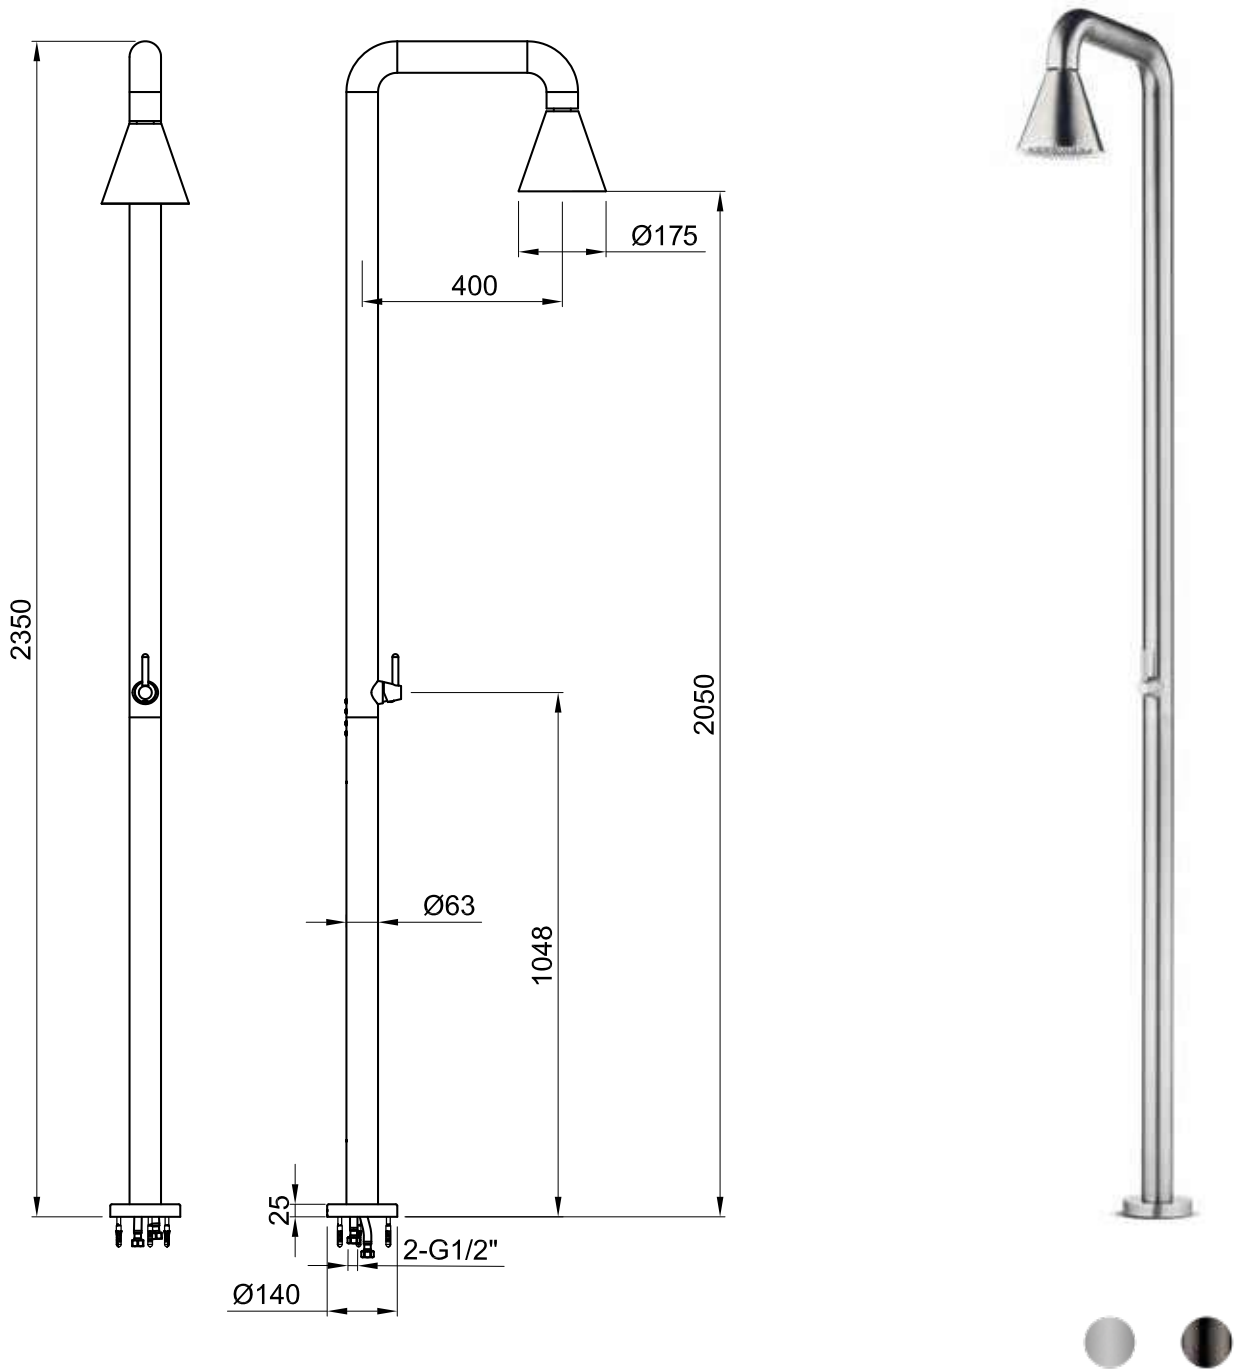

# JEE-O cone shower 01

Article code:

900-6100

● Brushed

900-6106

● Gun metal

Material:

Stainless Steel r316

Shower head

Ø170mm/99 nozzles

Cleaning instructions:

download JEE-O shower and taps manual on our website: [www.jee-o.com](http://www.jee-o.com)

Cartridge:

Sedal/Kerox ceramic mixing cartridge (35mm), item code 005-0101

Flow at water of 38°C:

12l p/m at 3Bar pressure

Pressure:

Recommended working pressure 3Bar

Connection:

2 x G 1/2" (Ø15mm / 0.6") nylon<sup>(out)</sup>/epdm<sup>(in)</sup> flexhose with brass swivel British Standard Pipe (BSP)

Thread:

Dimension package:

L158 x W61 x H23 cm

Total weight:

15.1 kg

Package weight:

4.6 kg

Placing on a water-tight floor