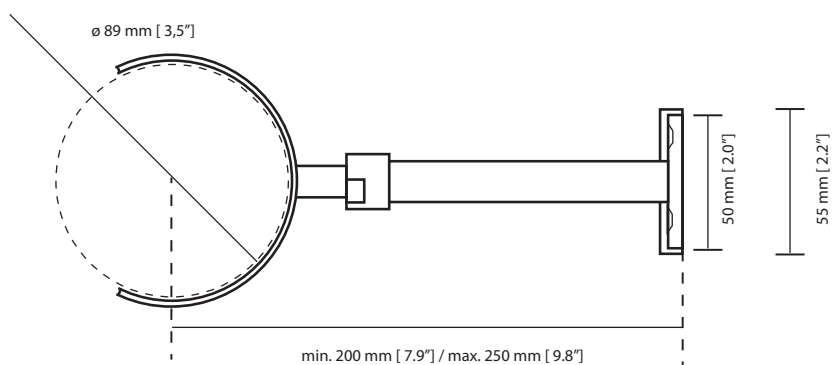

JEE-O fatline wall bracket specifications

Article code: 201-6000
● Brushed
Material: Stainless Steel r304
Cleaning instructions: download JEE-O shower and taps manual on our website: www.jee-o.com

Dimension package: L 25 x W 15,5 x H 14 cm
Total weight: 0.4 kg
Package weight: 0.1 kg