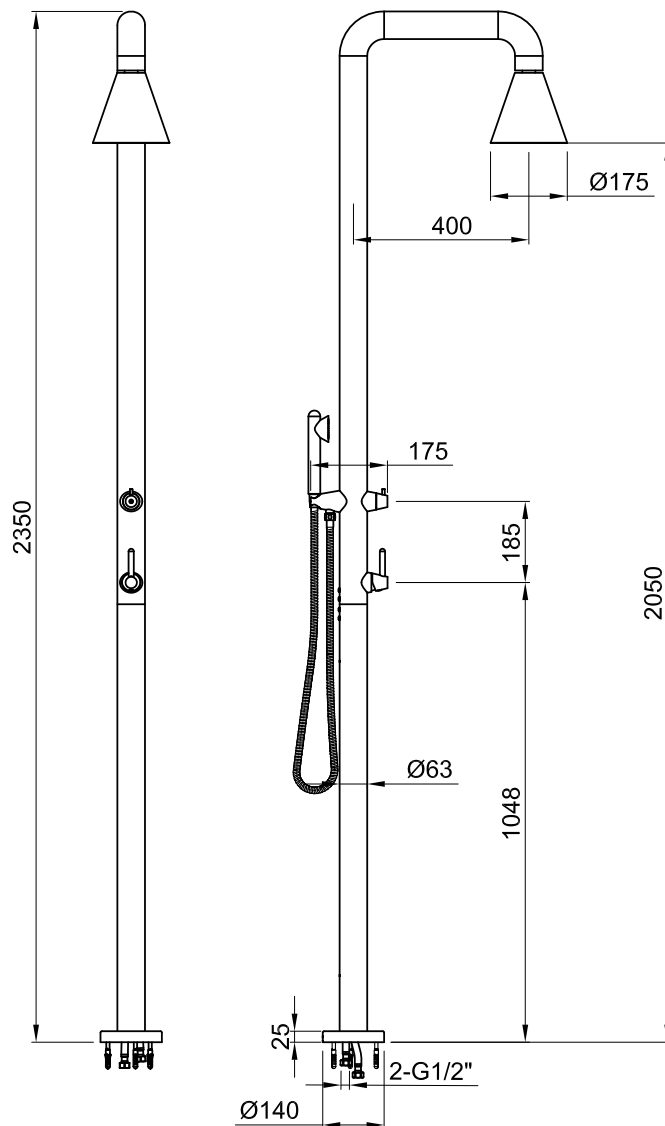

JEE-O cone shower 02

Article code:

900-6210

● Brushed

900-6216

● Gun metal

Material:

Stainless Steel r316

Cleaning instructions:

download JEE-O shower and taps manual on our website: www.jee-o.com

Cartridge:

Sedal/Kerox ceramic mixing cartridge (35mm), item code 005-0101 and JEE-O ceramic diverter mechanism item code 005-0302

Flow at water of 38°C:

Available soon

Pressure:

Recommended working pressure 3Bar

Flexhose:

150 cm length

Connection:

2 x G 1/2" (Ø15mm / 0.6") nylon^(out)/epdm⁽ⁱⁿ⁾ flexhose with brass swivel British Standard Pipe (BSP)

Thread:

Dimension package:

L158 x W66 x H23 cm

Total weight:

17.9 kg

Package weight:

5.2 kg

Placing on a water-tight floor