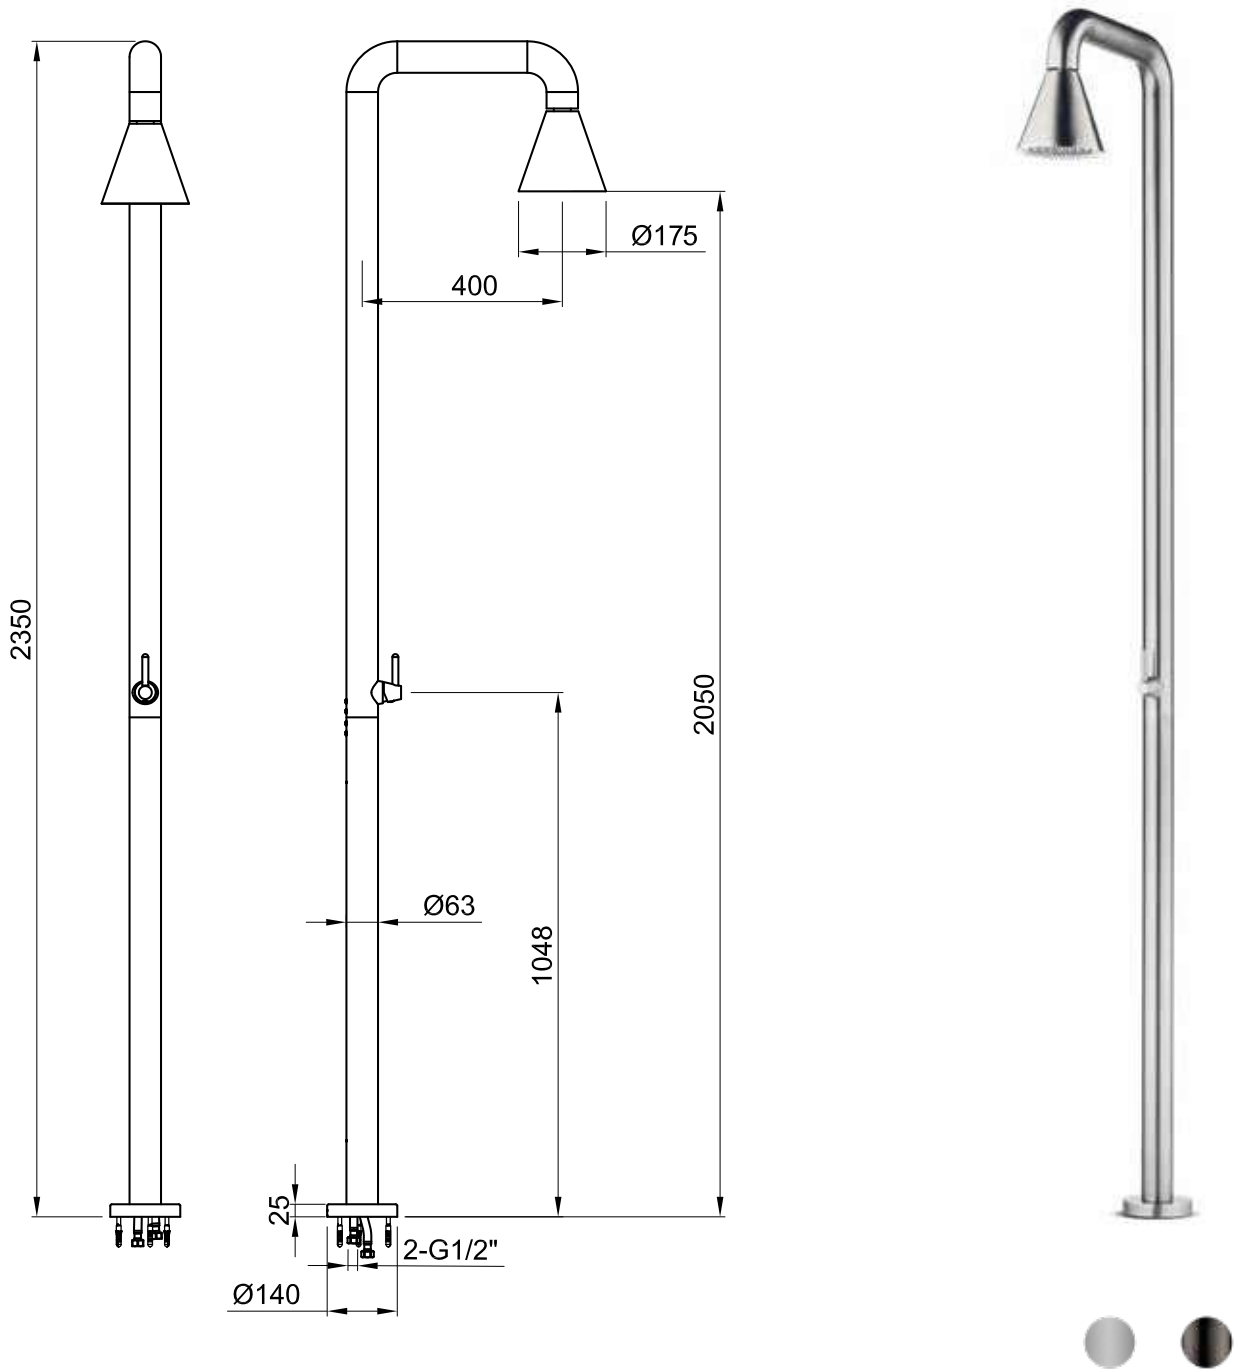

JEE-O cone shower 01

Article code:

900-6100

● Brushed

900-6106

● Gun metal

Material:

Stainless Steel r316

Shower head

Ø170mm/99 nozzles

Cleaning instructions:

download JEE-O shower and taps manual on our website: www.jee-o.com

Cartridge:

Sedal/Kerox ceramic mixing cartridge (35mm), item code 005-0101

Flow at water of 38°C:

12l p/m at 3Bar pressure

Pressure:

Recommended working pressure 3Bar

Connection:

2 x G 1/2" (Ø15mm / 0.6") nylon^(out)/epdm⁽ⁱⁿ⁾ flexhose with brass swivel British Standard Pipe (BSP)

Thread:

Dimension package:

L158 x W61 x H23 cm

Total weight:

15.1 kg

Package weight:

4.6 kg

Placing on a water-tight floor

2 year warranty - The general conditions can be found on our website: www.jee-o.com/downloads

HS code: