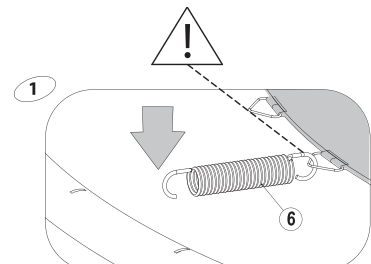

15

8ft	63.99.67.00	1X
10ft	63.99.67.00	1X
12ft	63.99.67.00	1X
14ft	63.99.67.00	1X

Tools required

- Tape Measure
- Cord min. 5 meter long

Sports Trampoline

EXIT Silhouette Sports

Ø244/Ø305/Ø366/Ø427

3

Sports Trampoline

EXIT Silhouette Sports
Ø244/Ø305/Ø366/Ø427

4

The first hole

For 8-10ft

For 12-14ft

5

1

2

3

Sports Trampoline

EXIT Silhouette Sports

Ø244/Ø305/Ø366/Ø427

6

7

Sports Trampoline