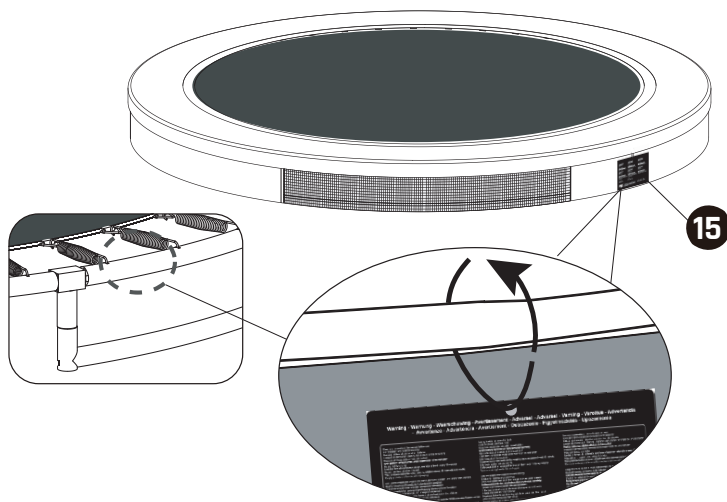

Sports Trampoline

EXIT Silhouette Sports
Ø244/Ø305/Ø366/Ø427

4

The first hole

For 8-10ft

For 12-14ft

5

1

2

3

Sports Trampoline

EXIT Silhouette Sports

Ø244/Ø305/Ø366/Ø427

6

7

Sports Trampoline

EXIT Silhouette Sports
ø244/ø305/ø366/ø427

8

9

10

8ft-10ft x3
12ft-14ft x4

Sports Trampoline

EXIT Silhouette Sports

Ø244/Ø305/Ø366/Ø427