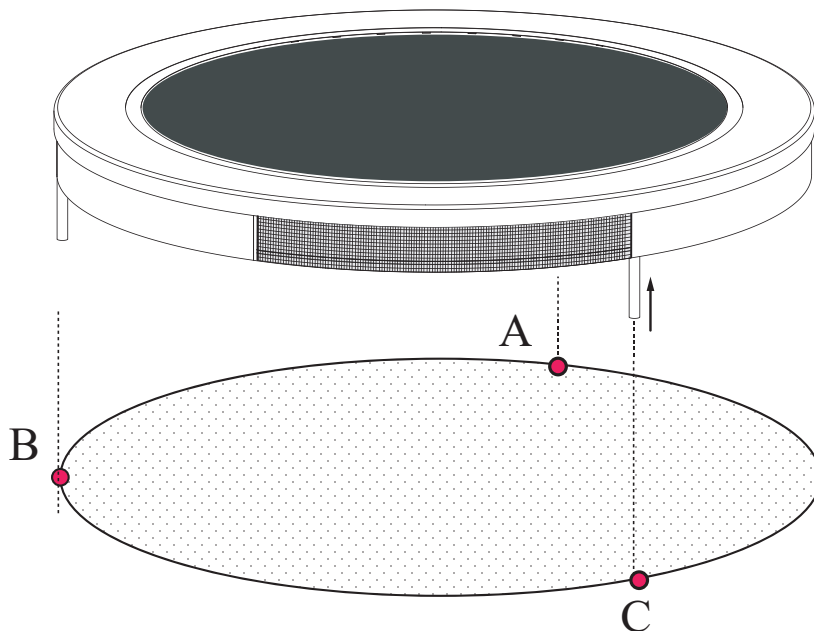

Sports Trampoline

EXIT Silhouette Sports
Ø244/Ø305/Ø366/Ø427

4

The first hole

For 8-10ft

For 12-14ft

5

1

2

3

Sports Trampoline

EXIT Silhouette Sports

Ø244/Ø305/Ø366/Ø427

6

7

Sports Trampoline

EXIT Silhouette Sports
ø244/ø305/ø366/ø427

8

9

10

8ft-10ft x3
12ft-14ft x4

Sports Trampoline

EXIT Silhouette Sports

Ø244/Ø305/Ø366/Ø427