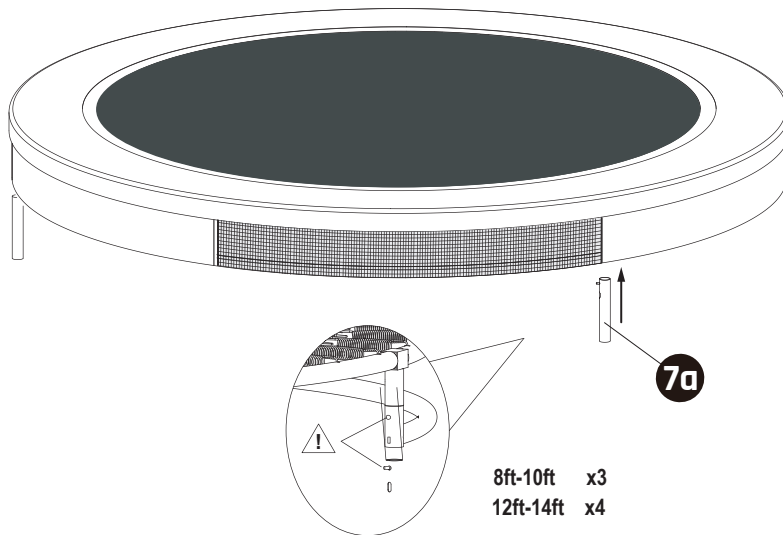

Sports Trampoline

EXIT Silhouette Sports
Ø244/Ø305/Ø366/Ø427

4

The first hole

For 8-10ft

For 12-14ft

5

1

2

3

Sports Trampoline

EXIT Silhouette Sports

Ø244/Ø305/Ø366/Ø427

6

7

Sports Trampoline

EXIT Silhouette Sports
ø244/ø305/ø366/ø427

8

9

10

8ft-10ft x3
12ft-14ft x4

Sports Trampoline

EXIT Silhouette Sports

Ø244/Ø305/Ø366/Ø427