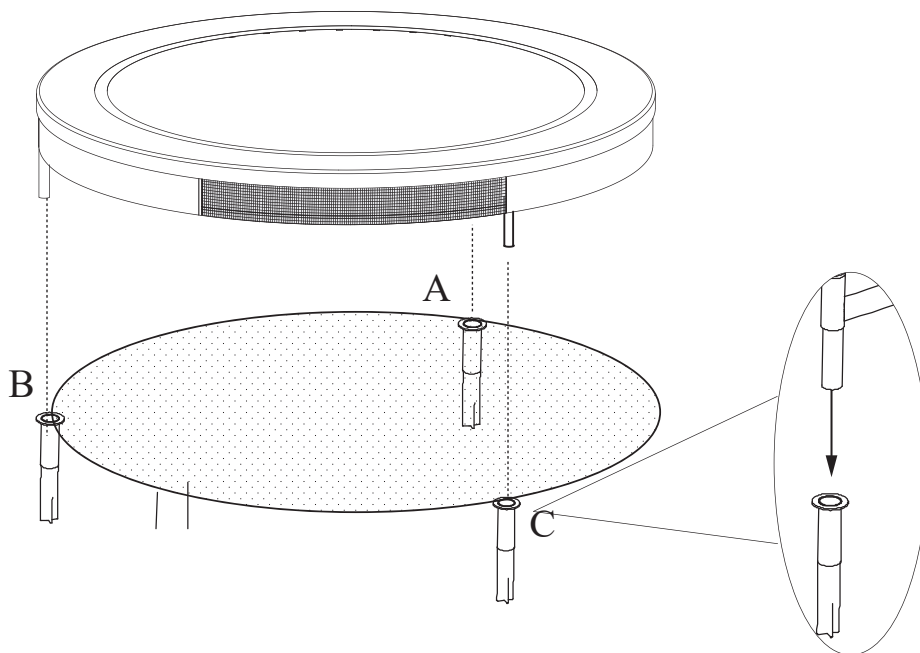

Sports Trampoline

EXIT Silhouette Sports
Ø244/Ø305/Ø366/Ø427

4

The first hole

For 8-10ft

For 12-14ft

5

1

2

3

Sports Trampoline

EXIT Silhouette Sports

Ø244/Ø305/Ø366/Ø427

6

7

Sports Trampoline

EXIT Silhouette Sports
ø244/ø305/ø366/ø427

8

9

10

8ft-10ft x3
12ft-14ft x4

Sports Trampoline

EXIT Silhouette Sports

Ø244/Ø305/Ø366/Ø427