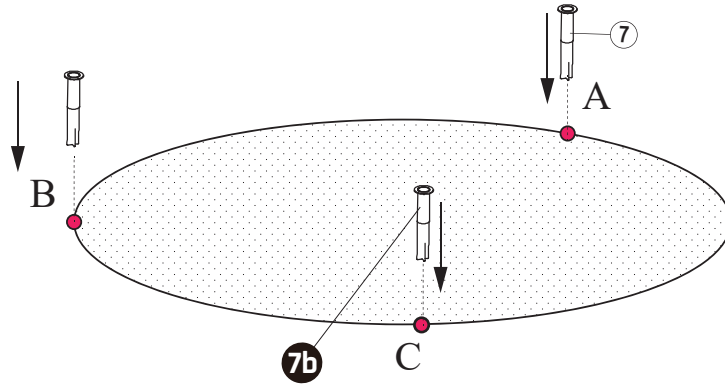

Sports Trampoline

EXIT Silhouette Sports
Ø244/Ø305/Ø366/Ø427

4

The first hole

For 8-10ft

For 12-14ft

5

1

2

3

Sports Trampoline

EXIT Silhouette Sports

Ø244/Ø305/Ø366/Ø427

6

7

Sports Trampoline

EXIT Silhouette Sports
ø244/ø305/ø366/ø427

8

9

10

8ft-10ft x3
12ft-14ft x4

Sports Trampoline

EXIT Silhouette Sports

Ø244/Ø305/Ø366/Ø427