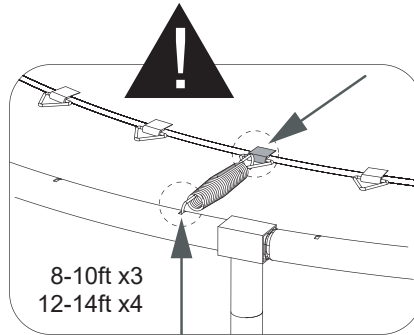

15

8ft	63.99.67.00	1X
10ft	63.99.67.00	1X
12ft	63.99.67.00	1X
14ft	63.99.67.00	1X

Tools required

- Tape Measure
- Cord min. 5 meter long

Sports Trampoline

EXIT Silhouette Sports

Ø244/Ø305/Ø366/Ø427

3

Sports Trampoline

EXIT Silhouette Sports
Ø244/Ø305/Ø366/Ø427

4

The first hole

For 8-10ft

For 12-14ft

5

1