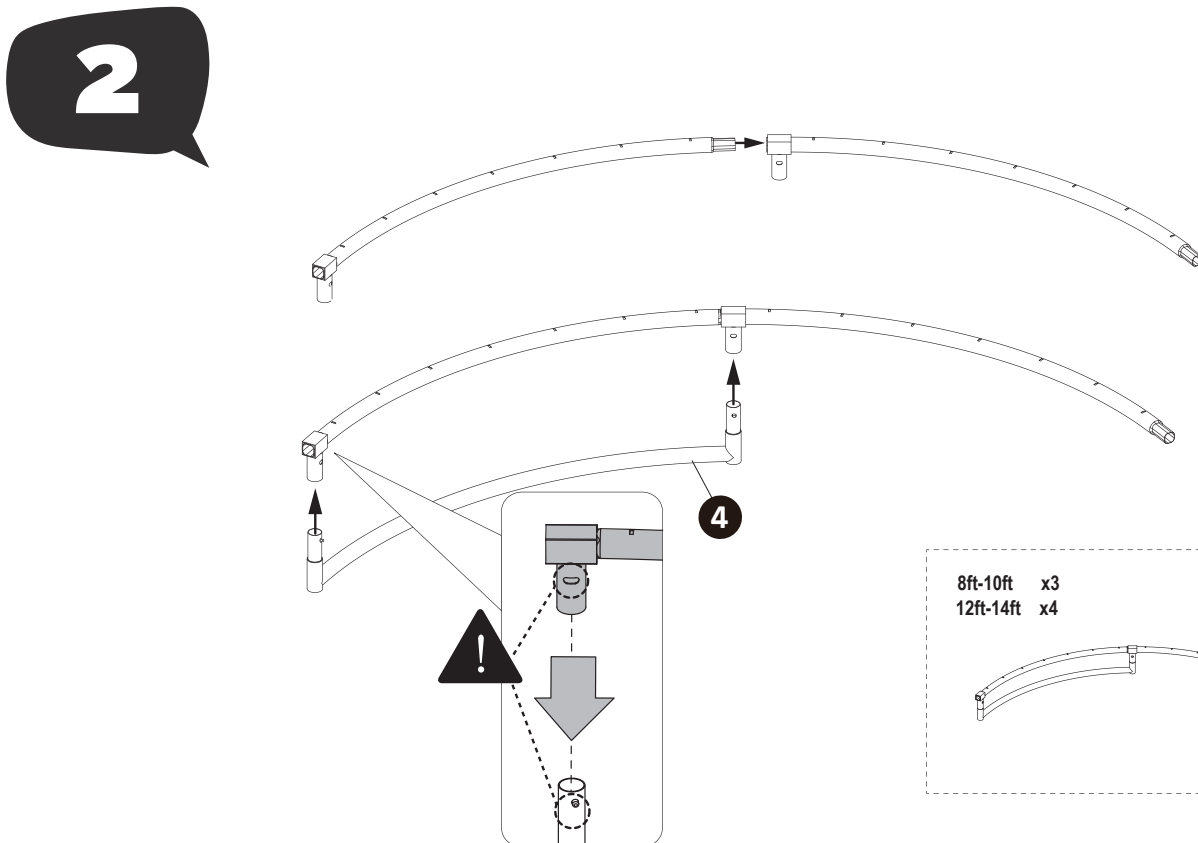

15

8ft	63.99.67.00	1X
10ft	63.99.67.00	1X
12ft	63.99.67.00	1X
14ft	63.99.67.00	1X

Tools required

- Tape Measure
- Cord min. 5 meter long

Sports Trampoline

EXIT Silhouette Sports

Ø244/Ø305/Ø366/Ø427

3

Sports Trampoline

EXIT Silhouette Sports
Ø244/Ø305/Ø366/Ø427

4

The first hole

For 8-10ft

For 12-14ft

5

1