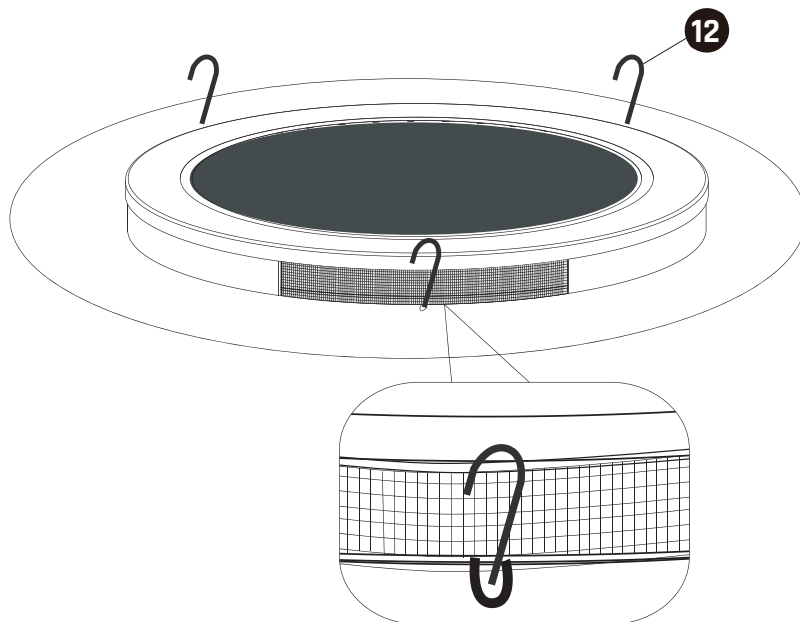

Sports Trampoline

EXIT Silhouette Sports
Ø244/Ø305/Ø366/Ø427

4

The first hole

For 8-10ft

For 12-14ft

5

1

2

3

Sports Trampoline

EXIT Silhouette Sports

Ø244/Ø305/Ø366/Ø427

6

7

Sports Trampoline

EXIT Silhouette Sports
ø244/ø305/ø366/ø427

8

9

10

8ft-10ft x3
12ft-14ft x4

Sports Trampoline

EXIT Silhouette Sports

Ø244/Ø305/Ø366/Ø427