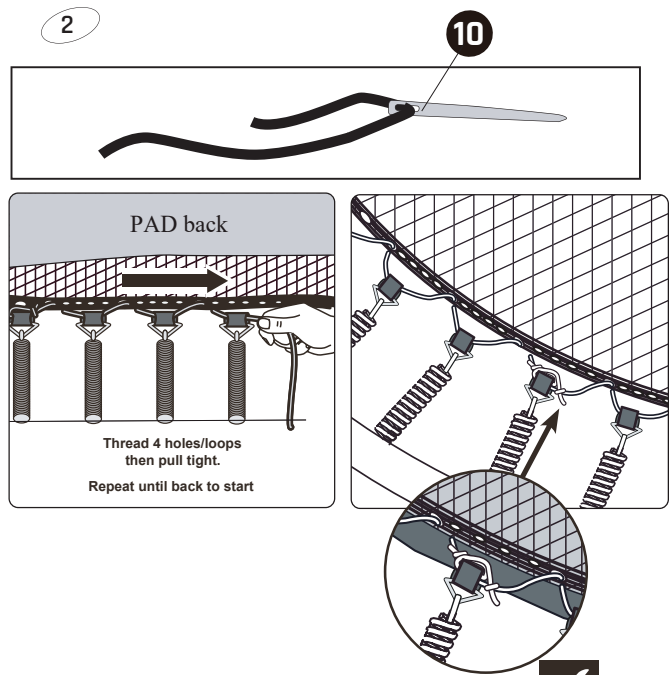

Sports Trampoline

EXIT Silhouette Sports
Ø244/Ø305/Ø366/Ø427

4

The first hole

For 8-10ft

For 12-14ft

5

1

2

3

Sports Trampoline

EXIT Silhouette Sports

Ø244/Ø305/Ø366/Ø427

6

7

Sports Trampoline

EXIT Silhouette Sports
ø244/ø305/ø366/ø427

8

9

10

8ft-10ft x3
12ft-14ft x4

Sports Trampoline

EXIT Silhouette Sports

Ø244/Ø305/Ø366/Ø427