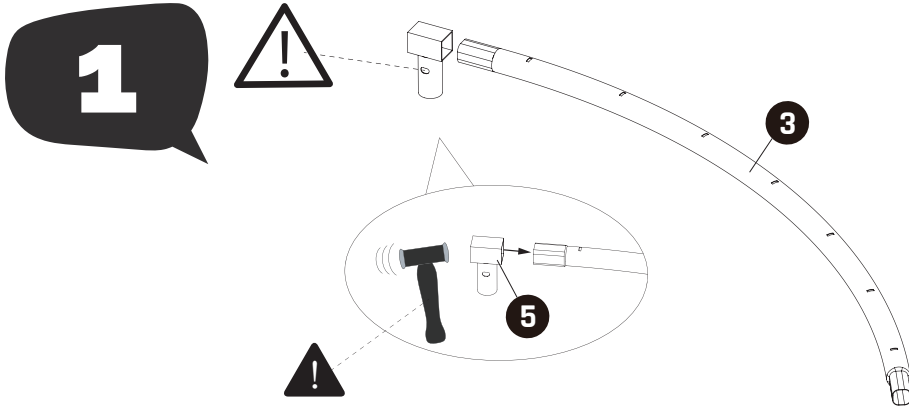

15

8ft	63.99.67.00	1X
10ft	63.99.67.00	1X
12ft	63.99.67.00	1X
14ft	63.99.67.00	1X

Tools required

- Tape Measure
- Cord min. 5 meter long

Sports Trampoline

EXIT Silhouette Sports

Ø244/Ø305/Ø366/Ø427

3

Sports Trampoline

EXIT Silhouette Sports
Ø244/Ø305/Ø366/Ø427

4

The first hole

For 8-10ft

For 12-14ft

5

1