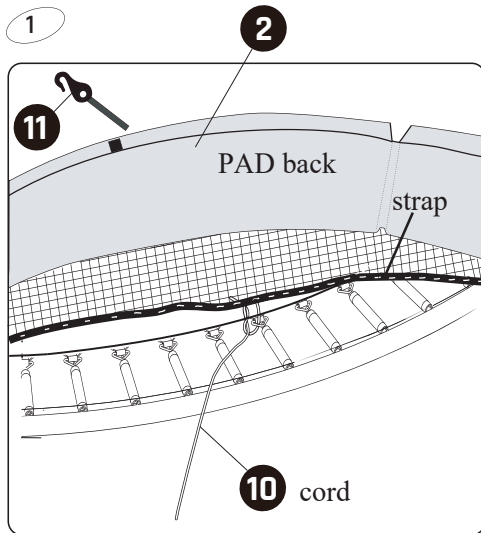

Sports Trampoline

EXIT Silhouette Sports
Ø244/Ø305/Ø366/Ø427

4

The first hole

For 8-10ft

For 12-14ft

5

1

2

3

Sports Trampoline

EXIT Silhouette Sports

Ø244/Ø305/Ø366/Ø427

6

7

Sports Trampoline

EXIT Silhouette Sports
ø244/ø305/ø366/ø427

8

9

10

8ft-10ft x3
12ft-14ft x4

Sports Trampoline

EXIT Silhouette Sports

Ø244/Ø305/Ø366/Ø427