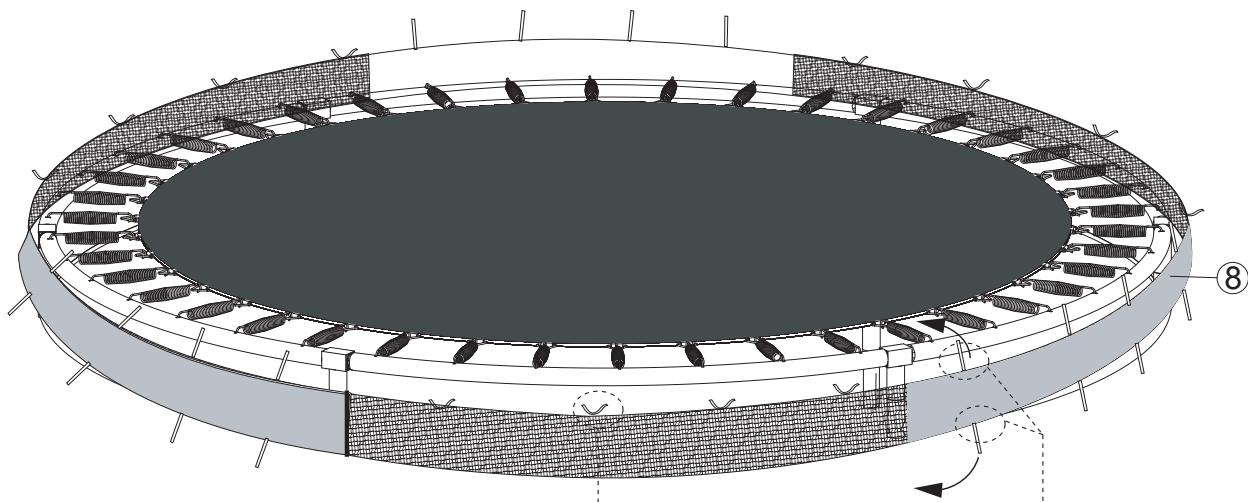

15

8ft	63.99.67.00	1X
10ft	63.99.67.00	1X
12ft	63.99.67.00	1X
14ft	63.99.67.00	1X

Tools required

- Tape Measure
- Cord min. 5 meter long

Sports Trampoline

EXIT Silhouette Sports

Ø244/Ø305/Ø366/Ø427

3

Sports Trampoline

EXIT Silhouette Sports
Ø244/Ø305/Ø366/Ø427

4

The first hole

For 8-10ft

For 12-14ft

5

1

2

3

Sports Trampoline

EXIT Silhouette Sports

Ø244/Ø305/Ø366/Ø427

6

7

Sports Trampoline

EXIT Silhouette Sports
ø244/ø305/ø366/ø427

8

9

10

8ft-10ft x3
12ft-14ft x4

Sports Trampoline

EXIT Silhouette Sports

Ø244/Ø305/Ø366/Ø427