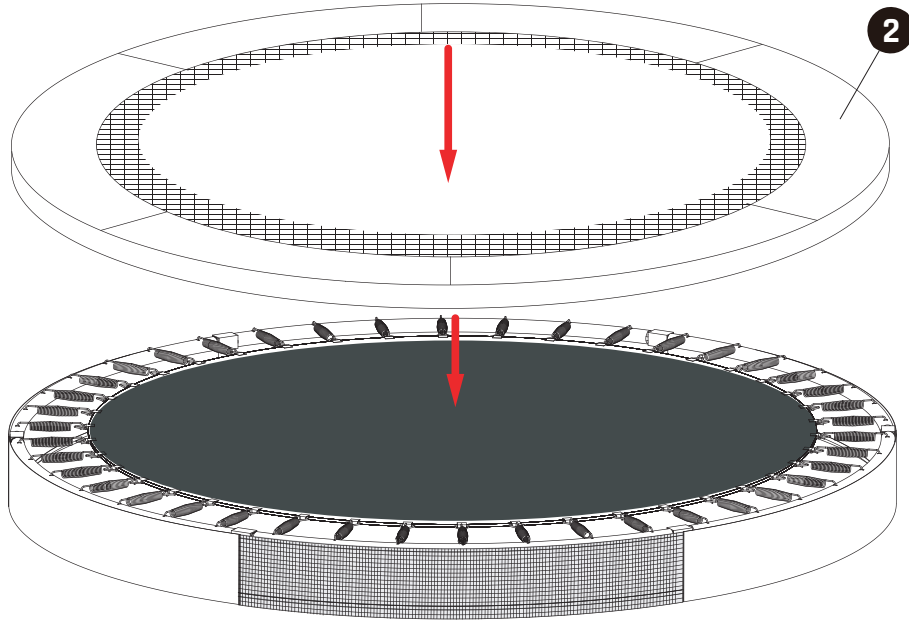

Sports Trampoline

EXIT Silhouette Sports
Ø244/Ø305/Ø366/Ø427

4

The first hole

For 8-10ft

For 12-14ft

5

1

2

3

Sports Trampoline

EXIT Silhouette Sports

Ø244/Ø305/Ø366/Ø427

6

7

Sports Trampoline

EXIT Silhouette Sports
ø244/ø305/ø366/ø427

8

9

10

8ft-10ft x3
12ft-14ft x4

Sports Trampoline

EXIT Silhouette Sports

Ø244/Ø305/Ø366/Ø427