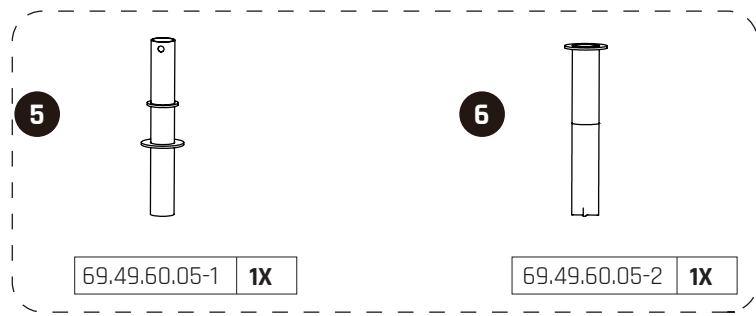

Sports

EXIT Backstop Net 900

 **WARNING**
CHOKING HAZARD
small parts
Adult assembly required
retain for future reference

EXIT Backstop Net 900

69.49.60.01 **2X**

69.49.60.02 **2X**

69.49.60.03 **2X**

69.49.60.04 **2X**

69.49.60.05-1 **1X**

69.49.60.05-2 **1X**

69.49.60.05

49.60.12.00 **1X**

66.49.60.00 **1X**

69.49.60.09 **43X**

69.49.60.10 **2X**

69.49.60.11 **1X**