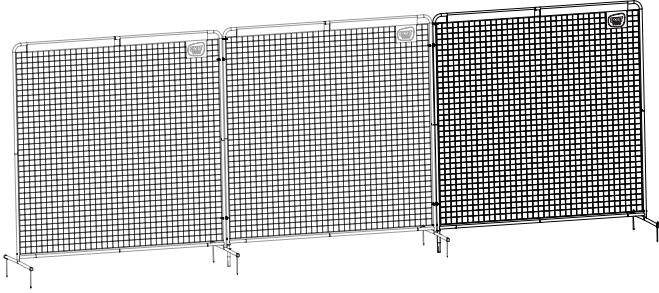

Sports

EXIT Backstop Net 900

 **WARNING**
CHOKING HAZARD
small parts
Adult assembly required
retain for future reference

EXIT Backstop Net 900

69.49.60.01 **2X**

69.49.60.02 **2X**

69.49.60.03 **2X**

69.49.60.04 **2X**