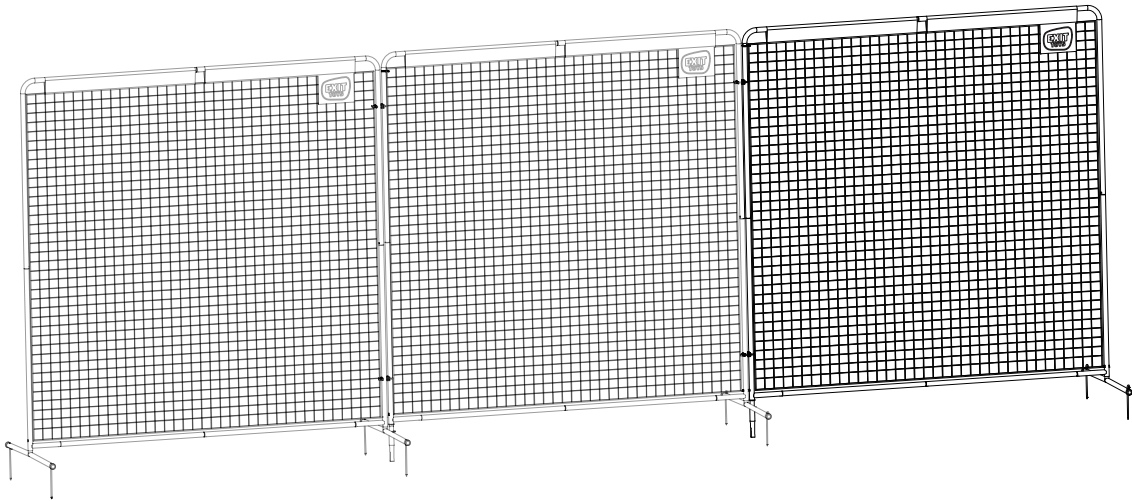

Sports

EXIT Backstop Net 900

 **WARNING**
CHOKING HAZARD
small parts
Adult assembly required
retain for future reference

EXIT Backstop Net 900

69.49.60.01 **2X**

69.49.60.02 **2X**

69.49.60.03 **2X**

69.49.60.04 **2X**