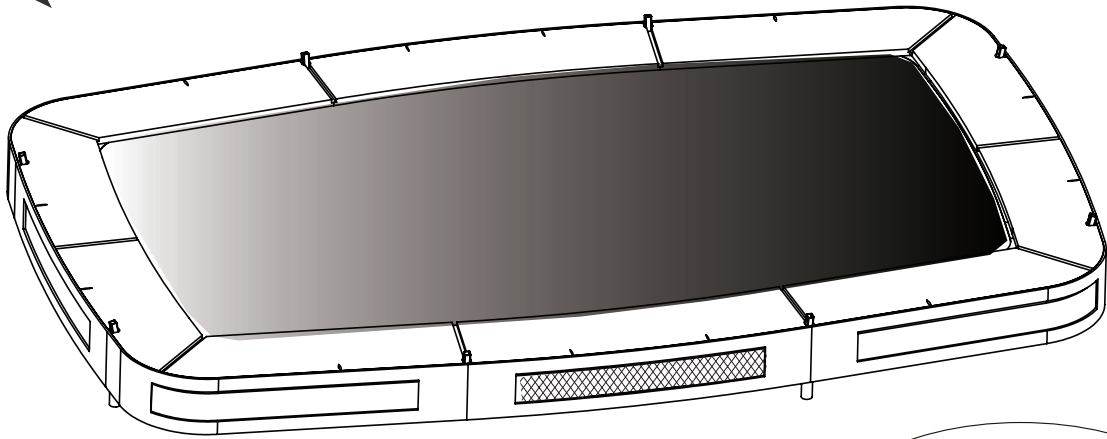

15

16

Trampoline

EXIT Allure Inground 214x366

17

Trampoline

EXIT Allure Inground 214x366

Premium
safety net