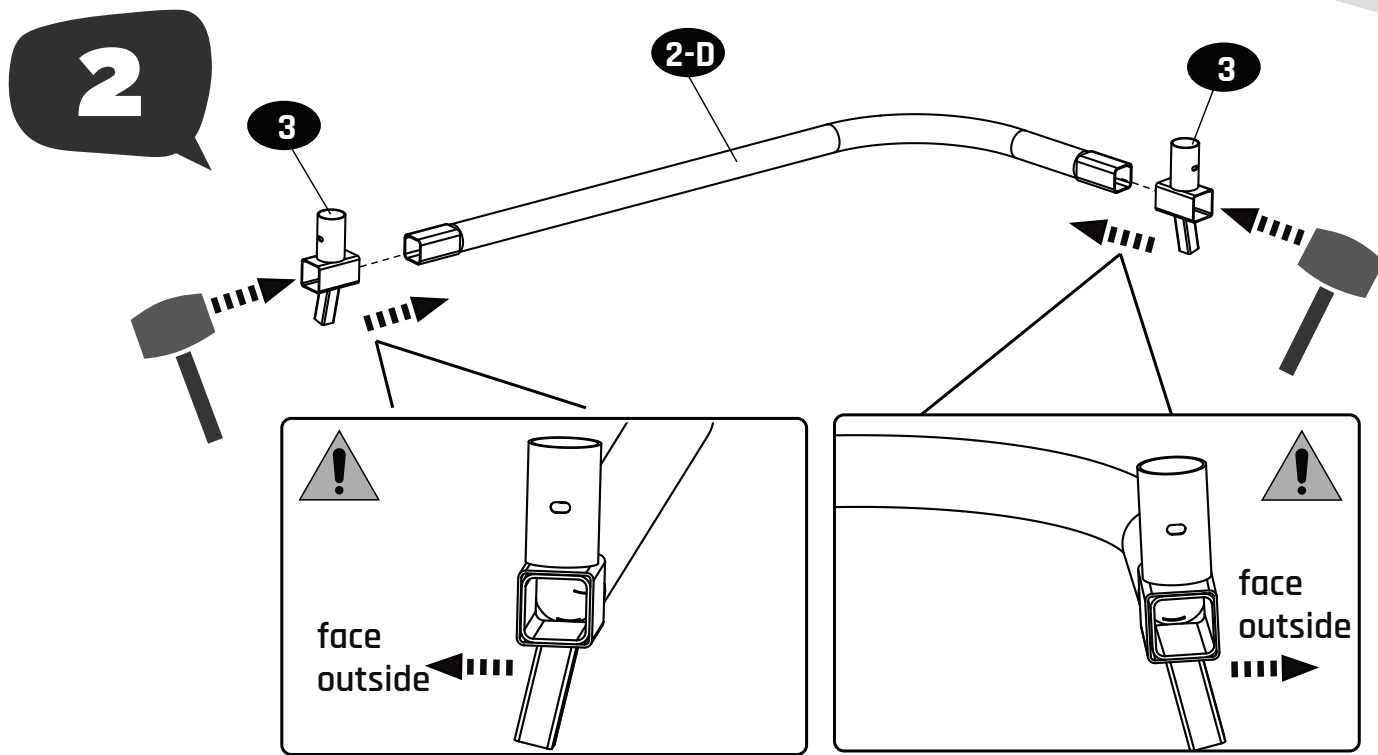

Size	Classic	Premium	Qty.
7x12ft	FP62175	FP62165	1X

B8001003826

Tools required

- Tape Measure
- Cord min. 5 meter long

1

Trampoline

EXIT Allure Inground 214x366

4