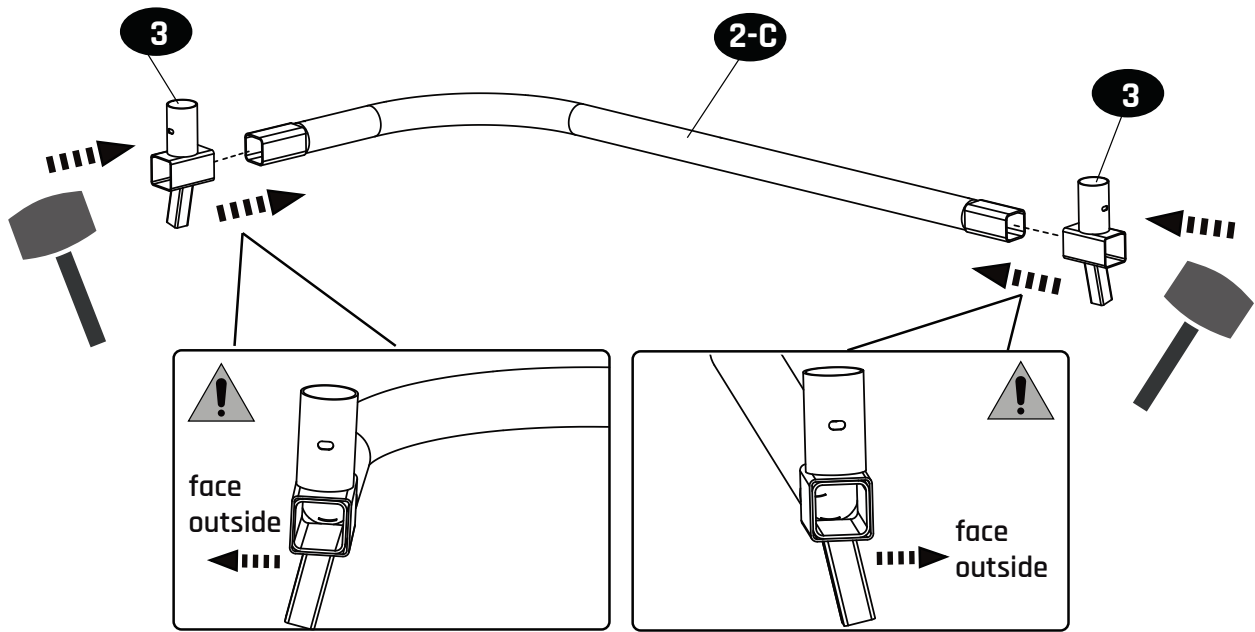

Size	Classic	Premium	Qty.
7x12ft	FP62175	FP62165	1X

B8001003826

Tools required

- Tape Measure
- Cord min. 5 meter long

1

Trampoline

EXIT Allure Inground 214x366

4