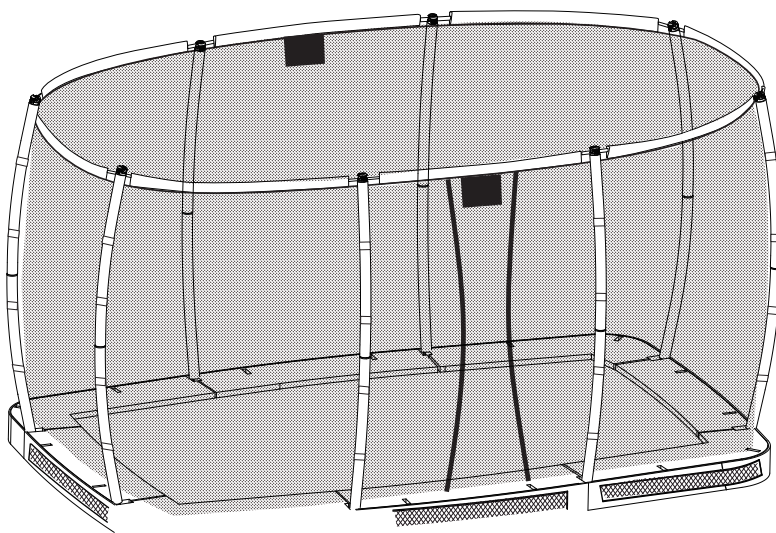

Trampoline

EXIT Allure Inground 214x366

21

22

23

24

Trampoline

EXIT Allure Inground 214x366