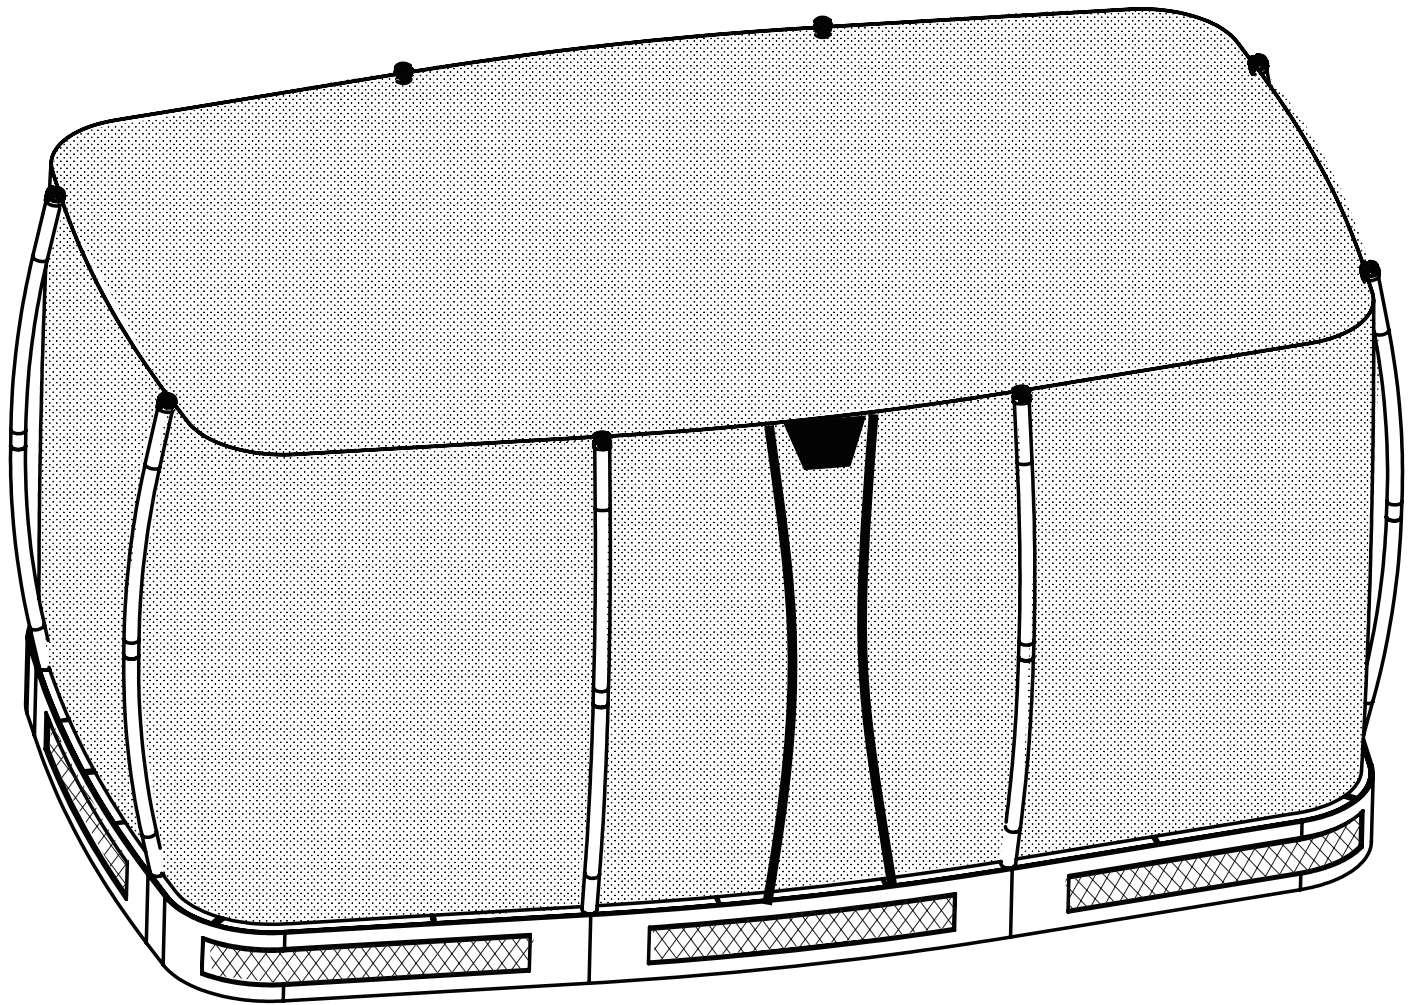

Trampoline

Allure inground 214x366

Trampoline

EXIT Allure Inground 214x366

Size	Classic	Premium	Qty.
7x12ft	FL26392	FL26394	1X

Size	Classic	Premium	Qty.
7x12ft	FL26601	FL26600	76X

Size	Classic	Premium	Qty.
7x12ft	FP62179	FP62169	1X

Size	Classic	Premium	Qty.
7x12ft	FP62175	FP62165	1X

B8001003826

Tools required

- Tape Measure
- Cord min. 5 meter long

1

Trampoline

EXIT Allure Inground 214x366

4