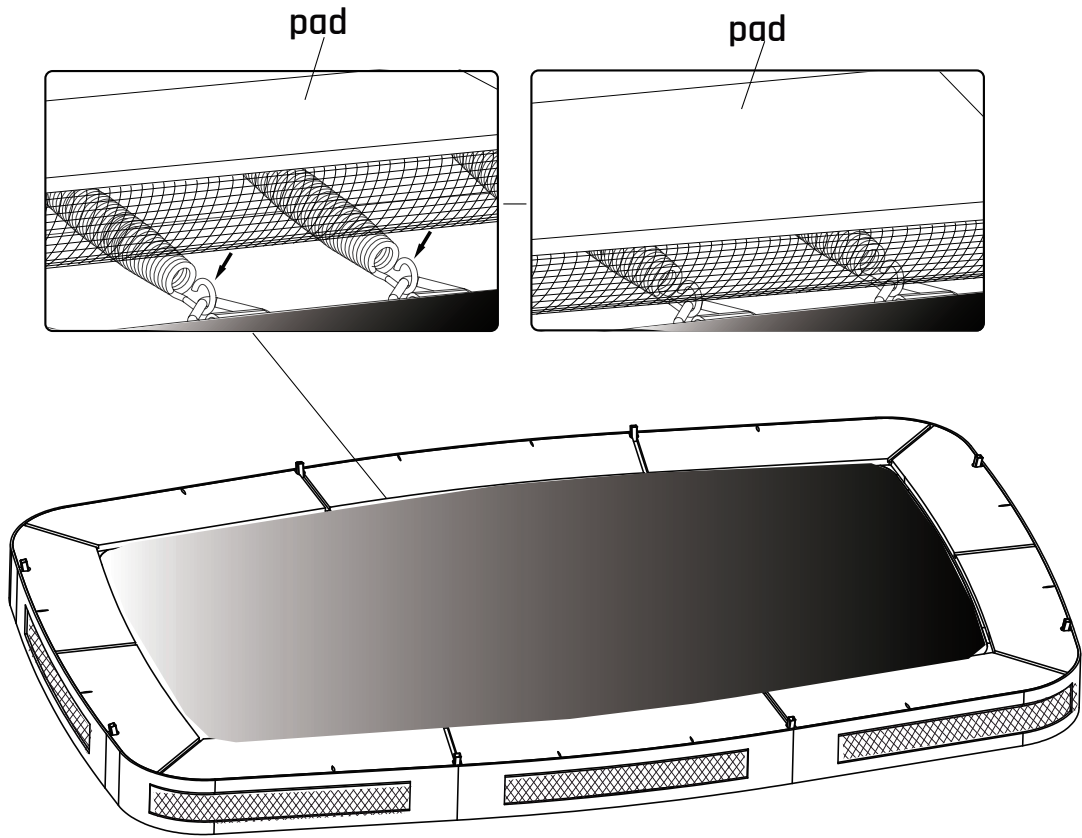

EXIT Allure Inground 214x366

10

11

12

Trampoline

EXIT Allure Inground 214x366

13

14