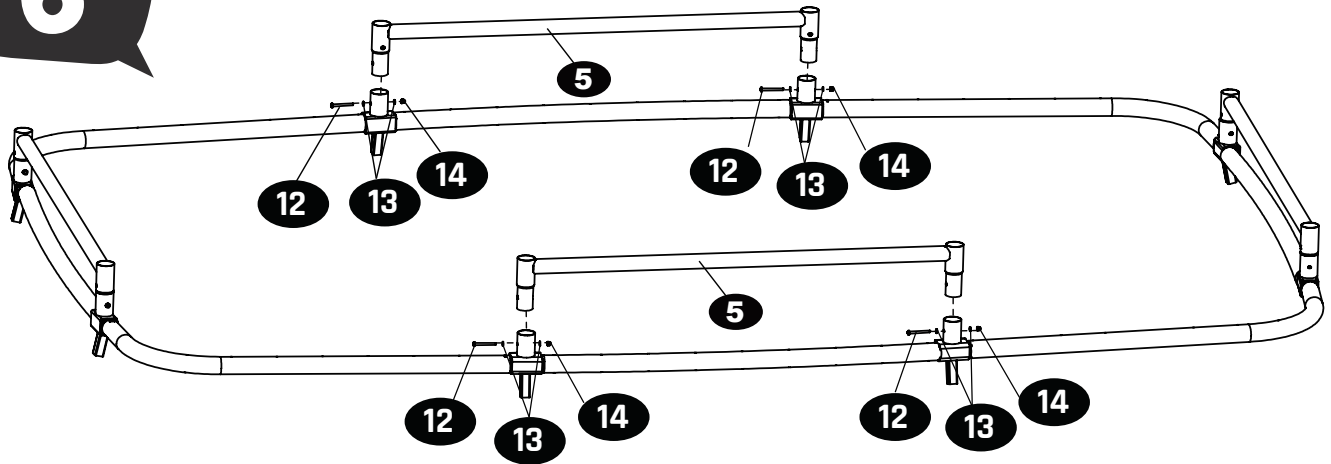

Size	Classic	Premium	Qty.
7x12ft	FP62175	FP62165	1X

B8001003826

Tools required

- Tape Measure
- Cord min. 5 meter long

1

Trampoline

EXIT Allure Inground 214x366

4

5

Trampoline

EXIT Allure Inground 214x366

6

7

8

9

Trampoline