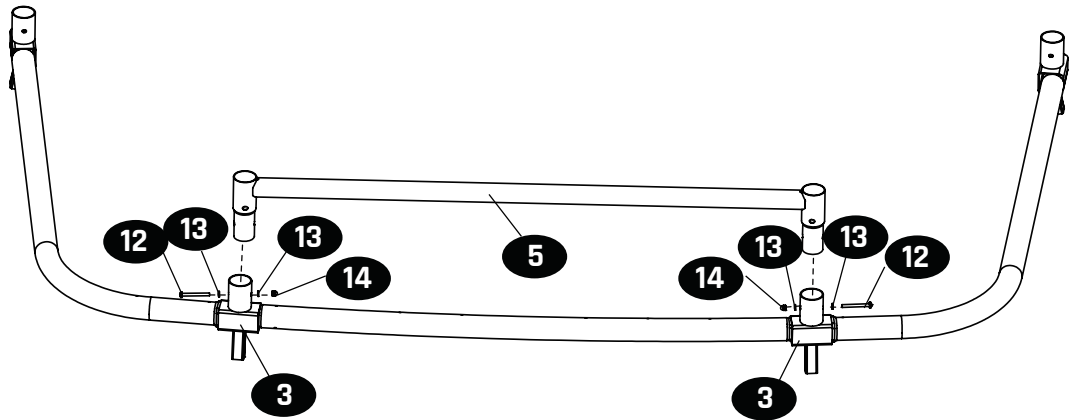

Size	Classic	Premium	Qty.
7x12ft	FP62175	FP62165	1X

B8001003826

Tools required

- Tape Measure
- Cord min. 5 meter long

1

Trampoline

EXIT Allure Inground 214x366

4