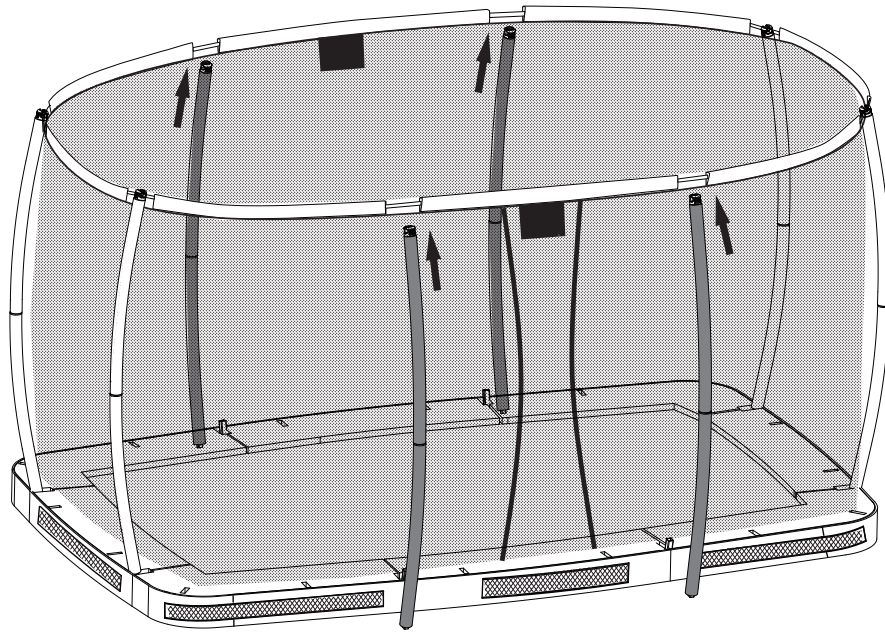

Trampoline

EXIT Allure Inground 214x366

21

22

23

24

Trampoline

EXIT Allure Inground 214x366