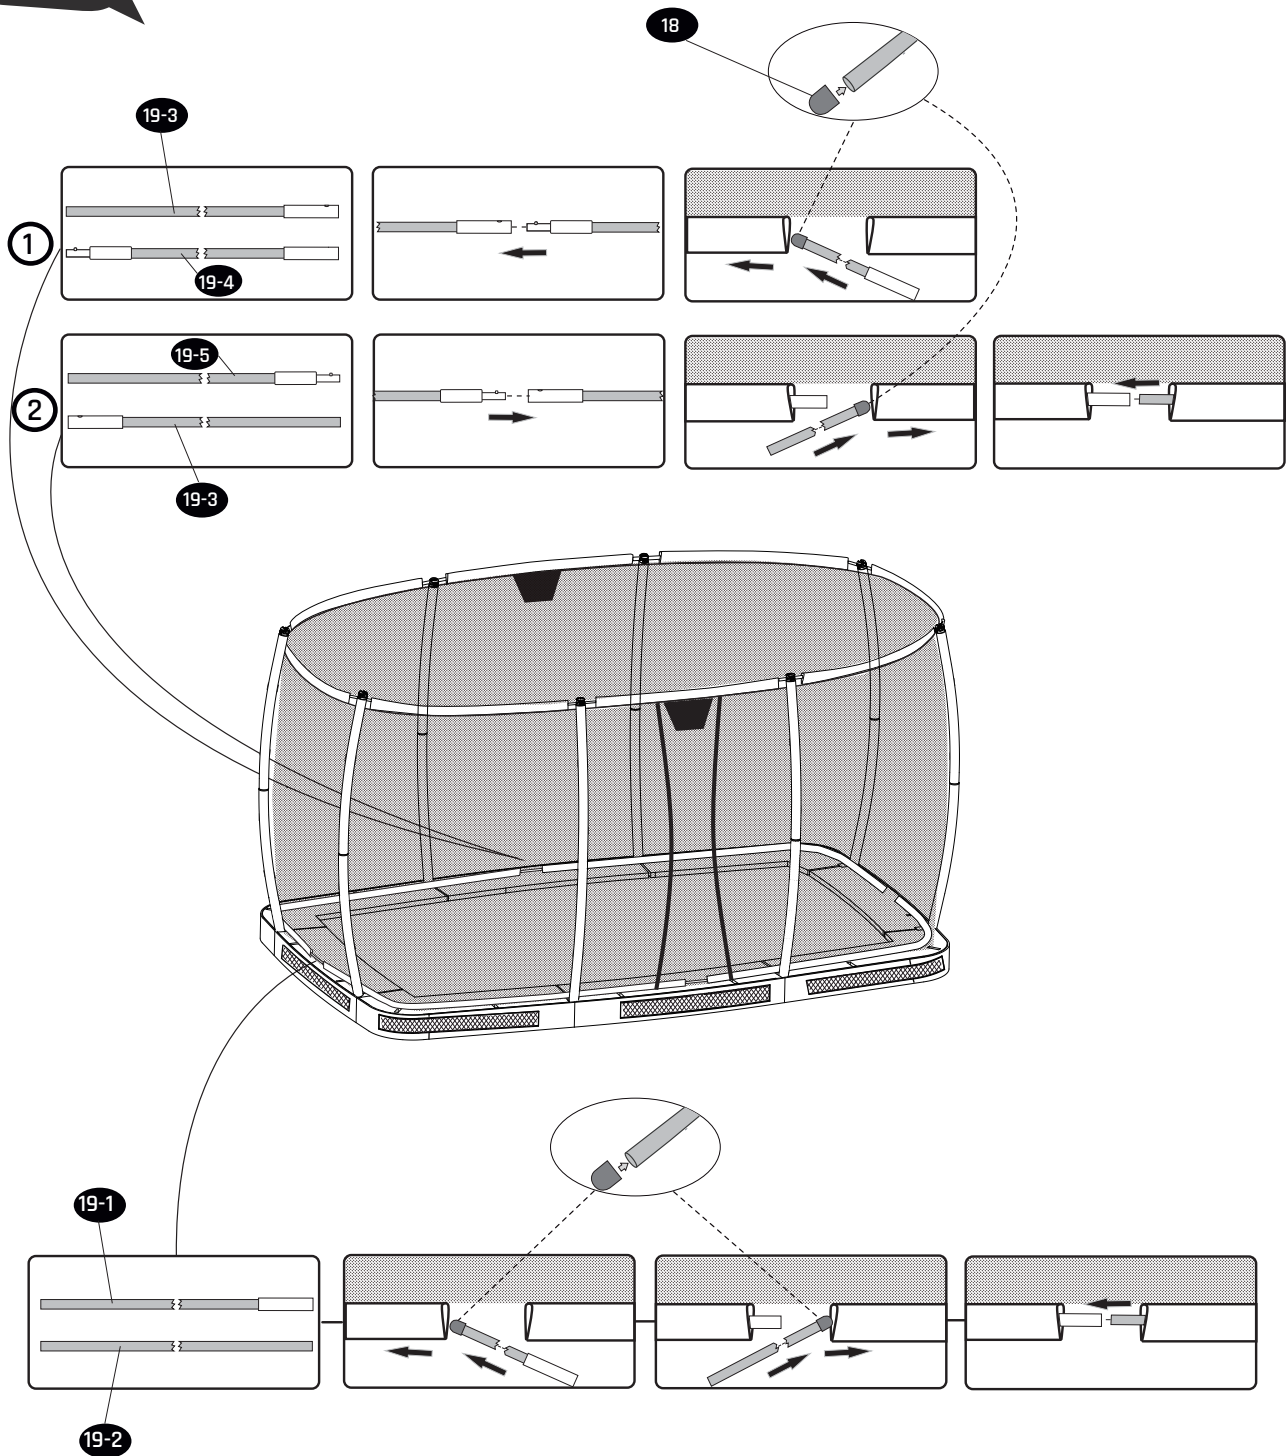

Trampoline

EXIT Allure Inground 214x366

25