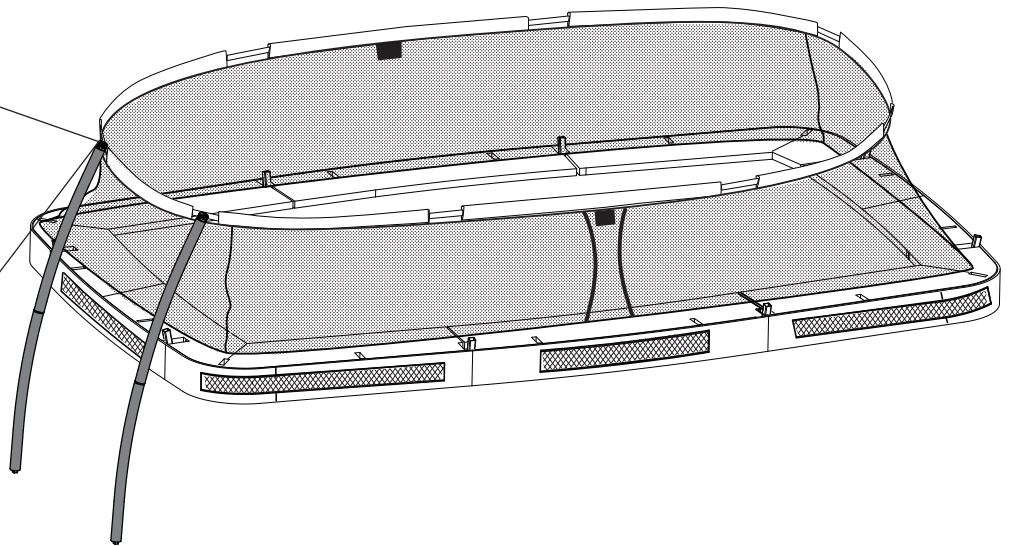

Trampoline

EXIT Allure Inground 214x366

21

22

23

24

Trampoline

EXIT Allure Inground 214x366