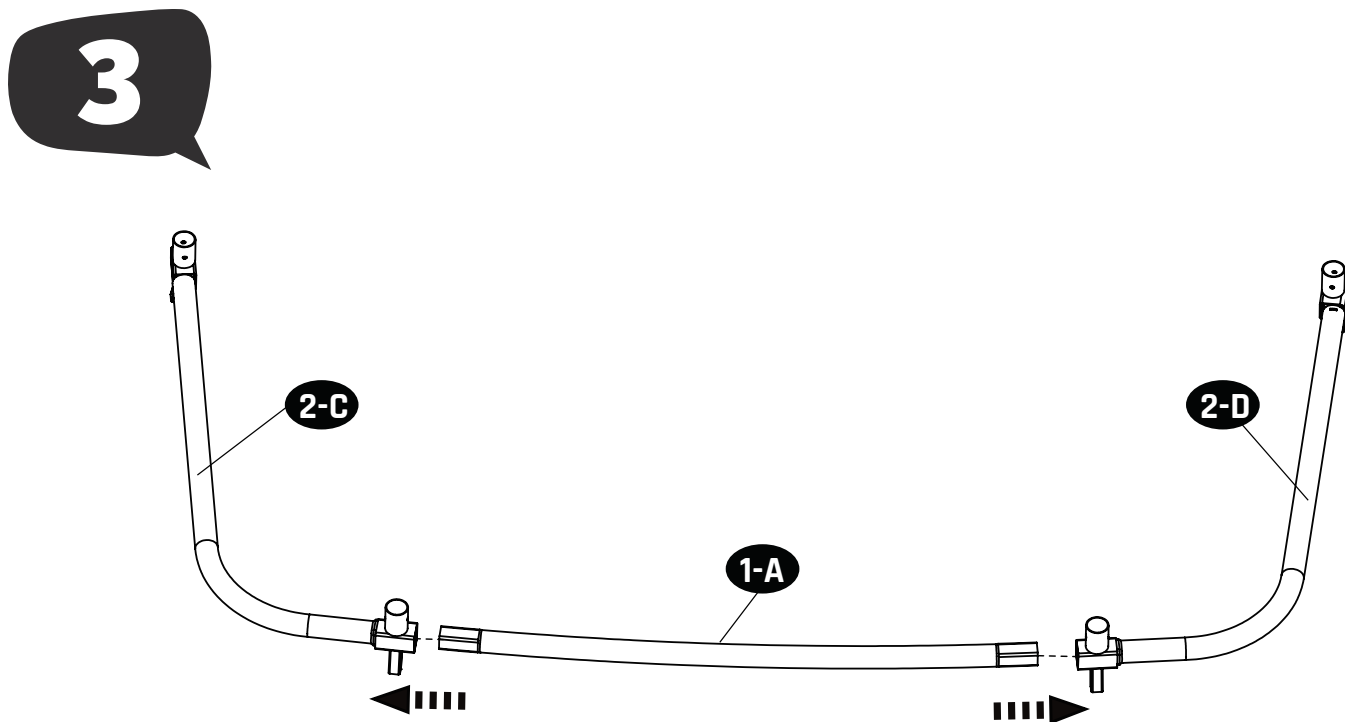

Size	Classic	Premium	Qty.
7x12ft	FP62175	FP62165	1X

B8001003826

Tools required

- Tape Measure
- Cord min. 5 meter long

1

Trampoline

EXIT Allure Inground 214x366

4