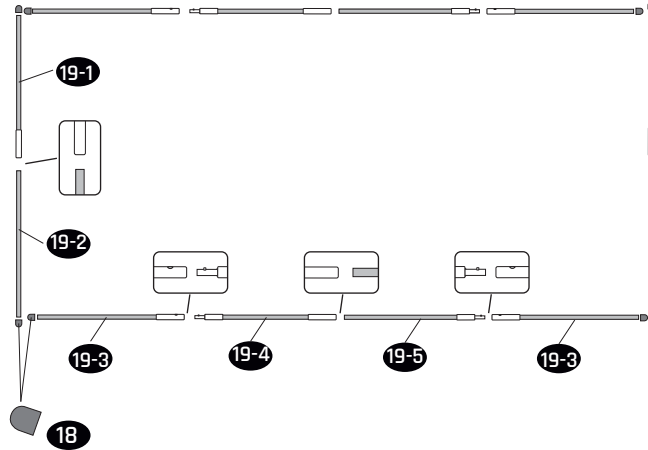

Trampoline

EXIT Allure Inground 214x366

Premium Safetynet

18

SI40251 **8X**

19