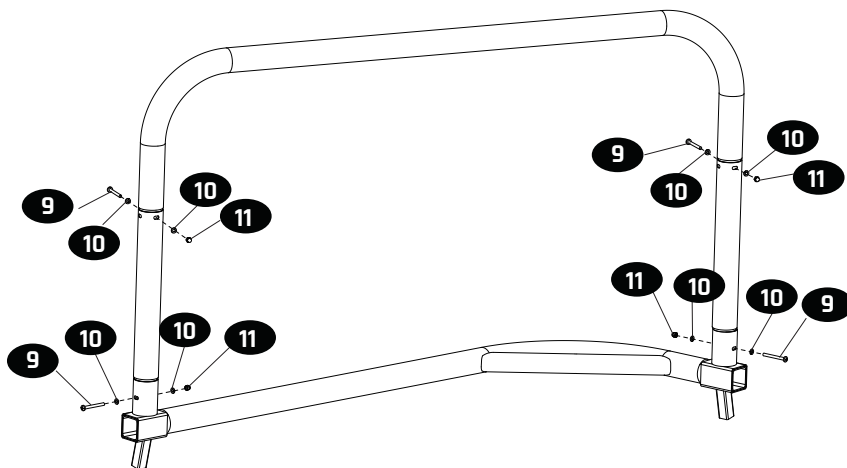

Trampoline

EXIT Allure 244x427

7