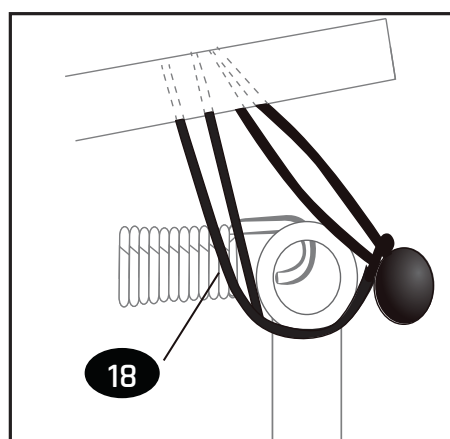

17

18

19

20

21

Trampoline

EXIT Allure 244x427

22

23

24

Trampoline

EXIT Allure 244x427

25

www.exittoys.com

Contact Information:

Dutch Toys Group B.V.
Edisonstraat 83
7006 RB Doetinchem, The Netherlands