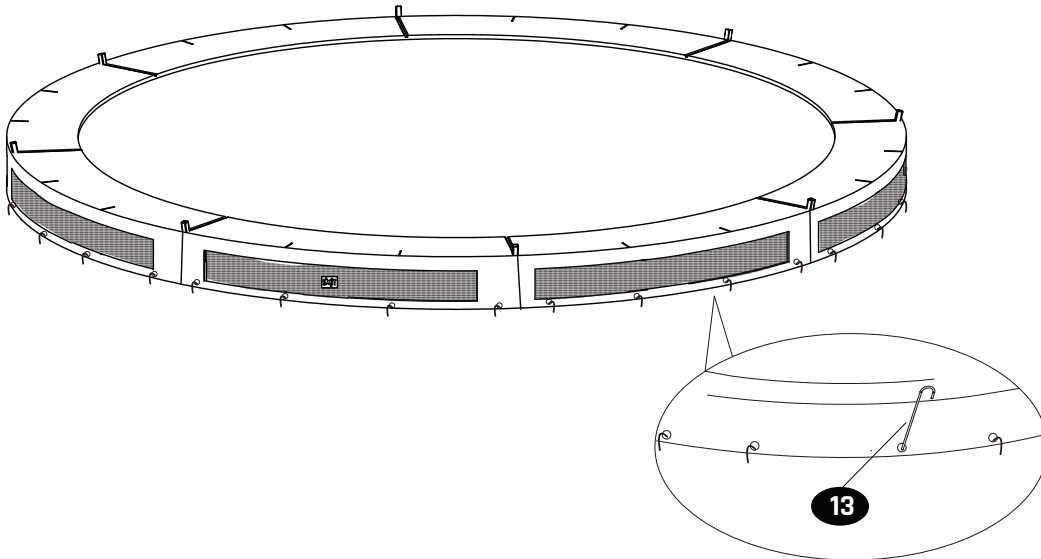

11

12

Size	D2
ø10 ft (ø305cm)	min.90cm
ø12 ft (ø366cm)	min.92cm
ø14 ft (ø427cm)	min.95cm

Trampoline

EXIT Allure inground ø305/ø366/ø427

13

Part.Nr.	10ft	12ft	14ft
13	24	32	32

Trampoline

EXIT Allure inground ø305/ø366/ø427

Premium
safety net

Classic Safetynet

15

10ft	B8002000397	6X
12ft	B8002000397	8X
14ft	B8002000397	8X

16

10ft	B8002000398	6X
12ft	B8002000398	8X
14ft	B8002000398	8X

17