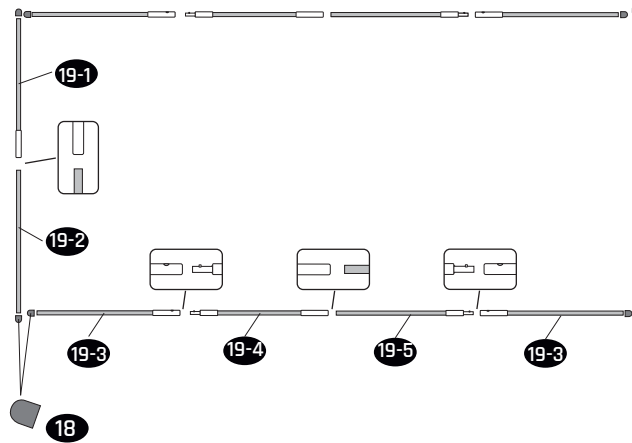

Trampoline

EXIT Allure Inground 244x427

Premium Safetynet

18

SI40251 **8X**

19

B0106000946 **1X**

20

B8002000399 **8X**

21

B8002000400 **8X**

22

SP52372 **8X**

23

FH26177 **24X**

24

B0107000369 **12X**

25