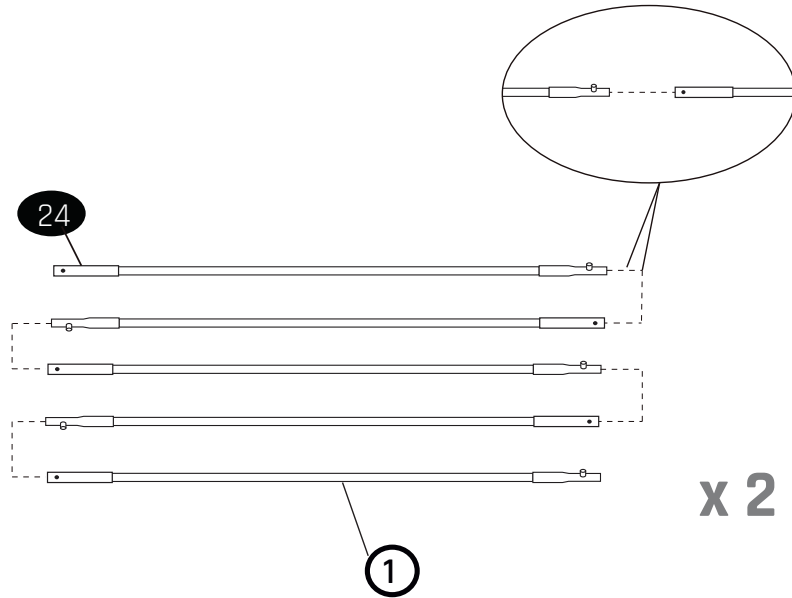

# Trampoline

EXIT Allure Inground 244x427

19