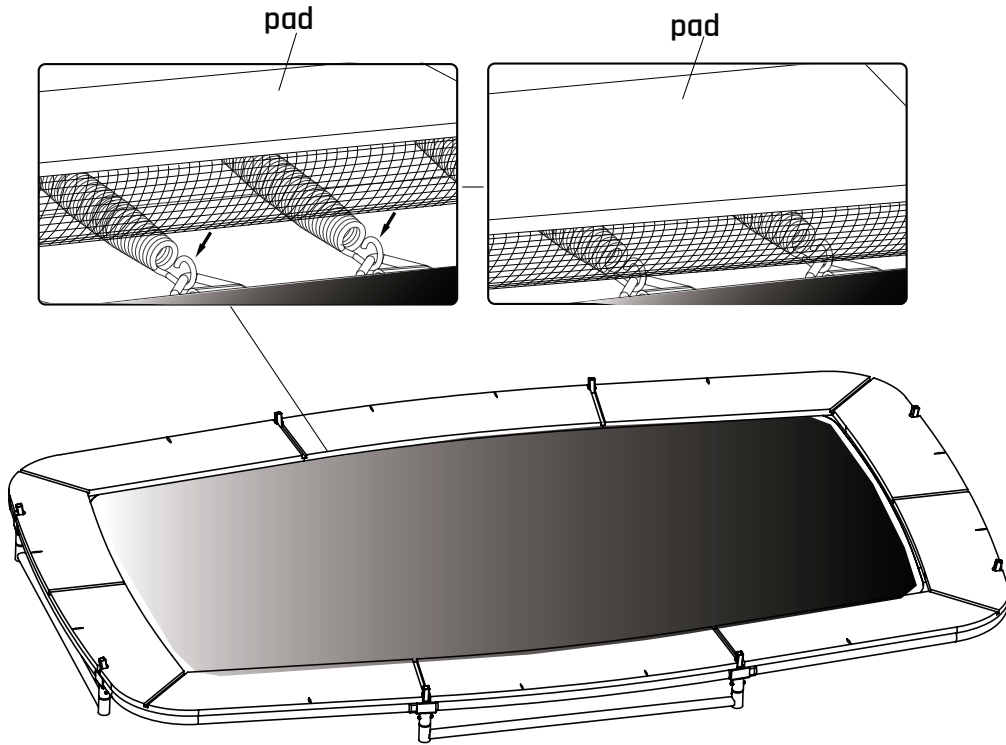

# Trampoline

EXIT Allure Inground 244x427

10

11

**12**