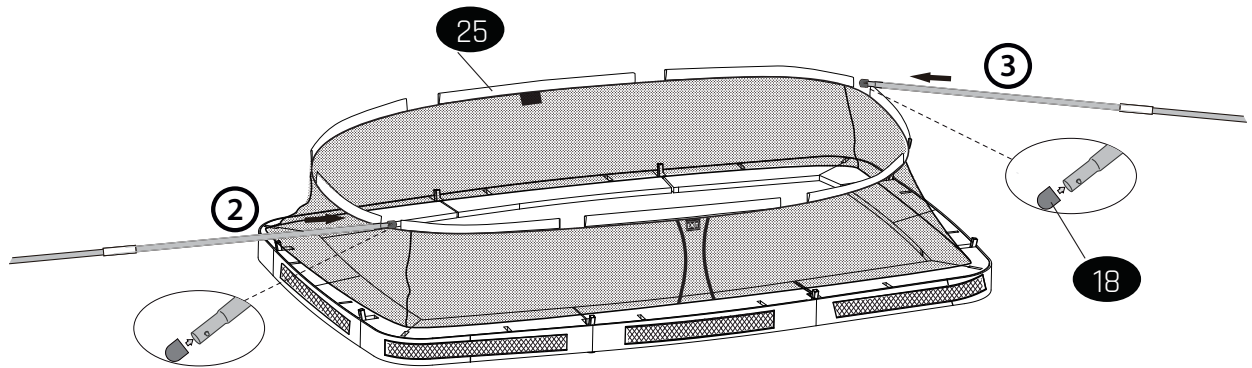

# Trampoline

EXIT Allure Inground 244x427

19