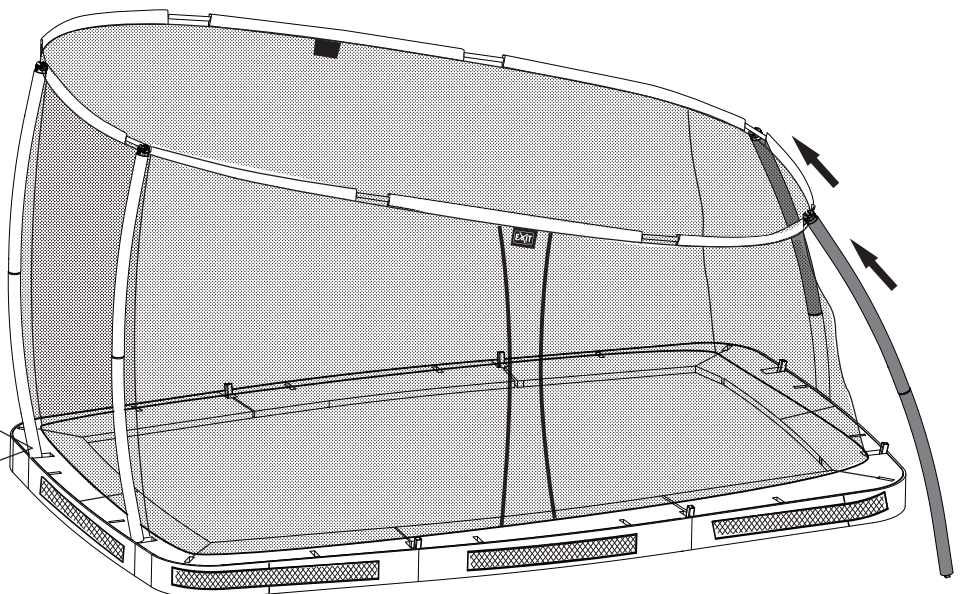

Trampoline

EXIT Allure Inground 244x427

21

22