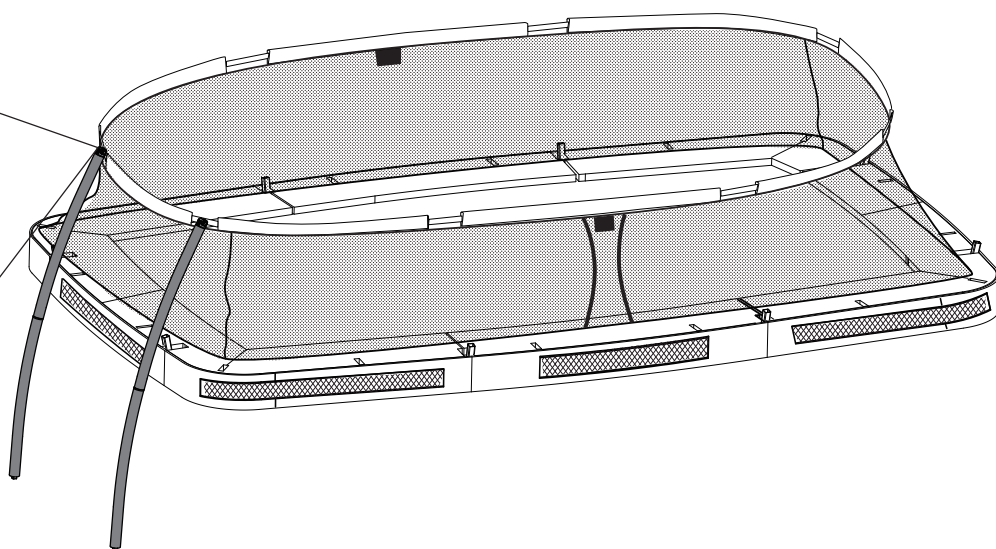

Trampoline

EXIT Allure Inground 244x427

21