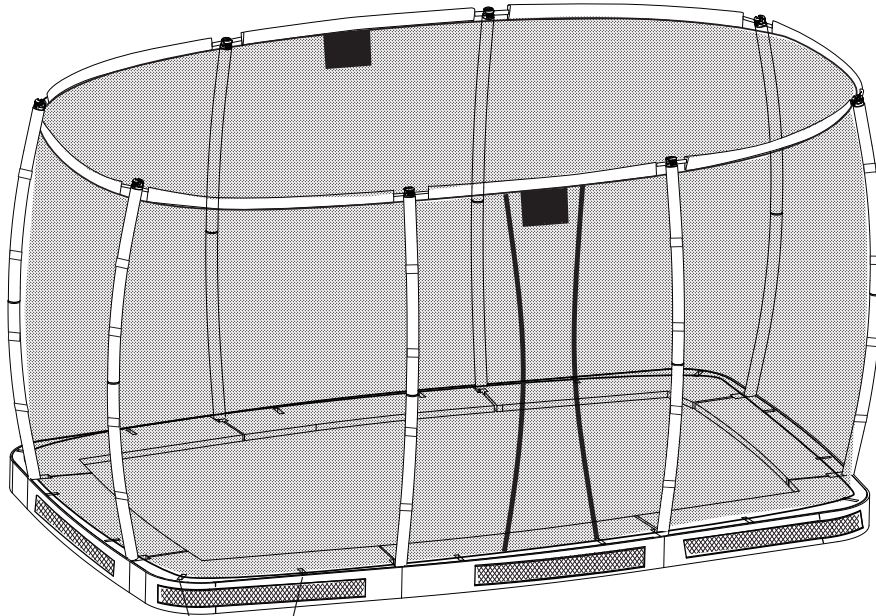

Trampoline

EXIT Allure Inground 244x427

25

23