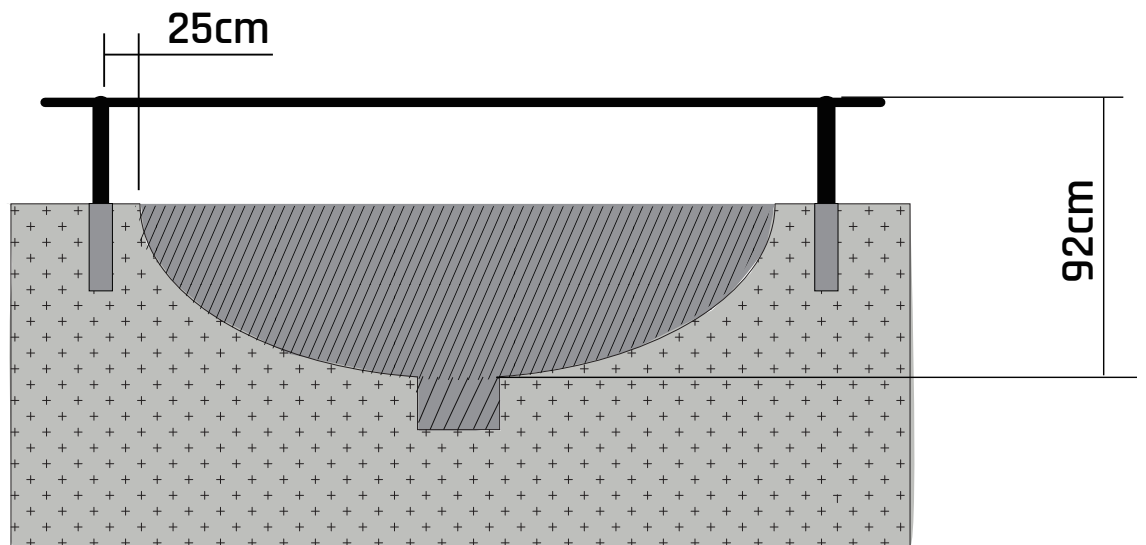

# Trampoline

EXIT Allure Inground 244x427

13

14

**15**

**16**