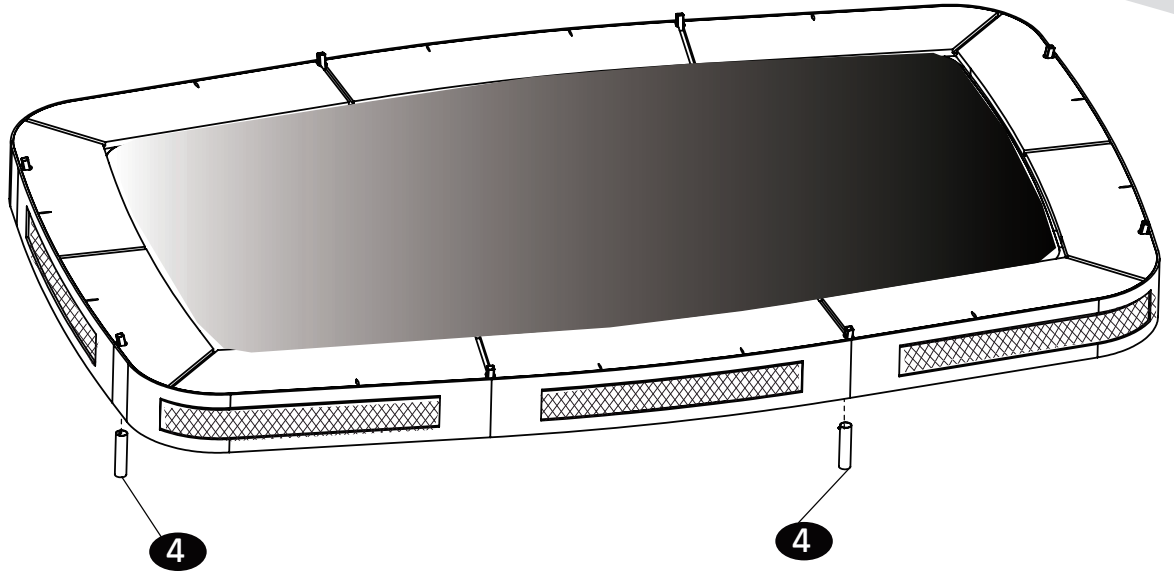

Trampoline

EXIT Allure Inground 244x427

13