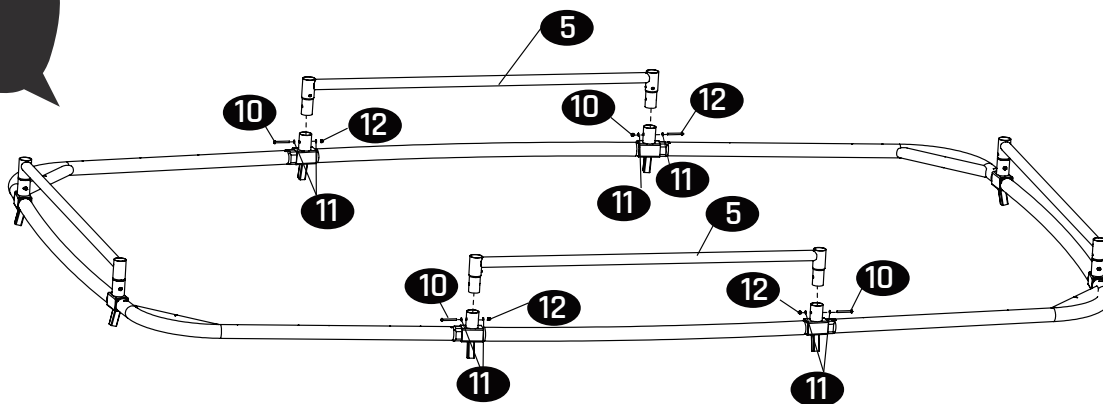

Trampoline

EXIT Allure Inground 244x427

6

7