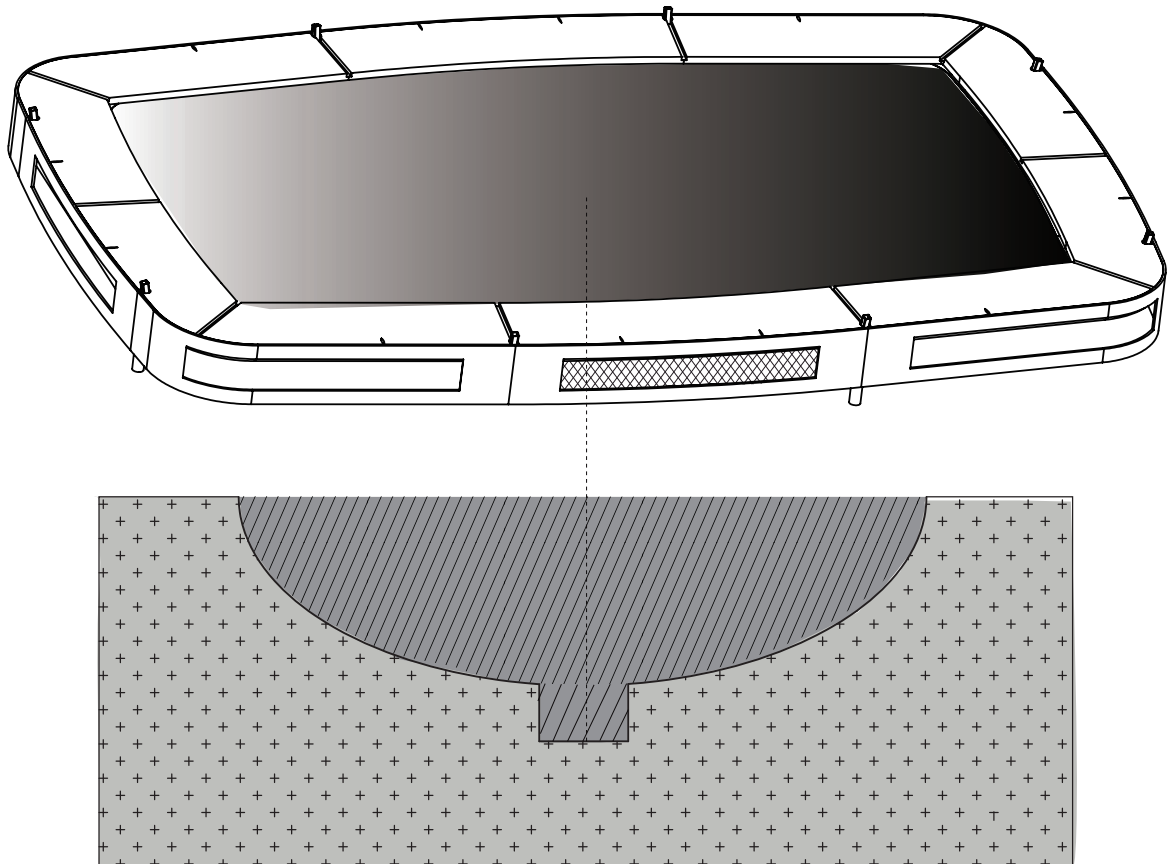

Trampoline

EXIT Allure Inground 244x427

13

14