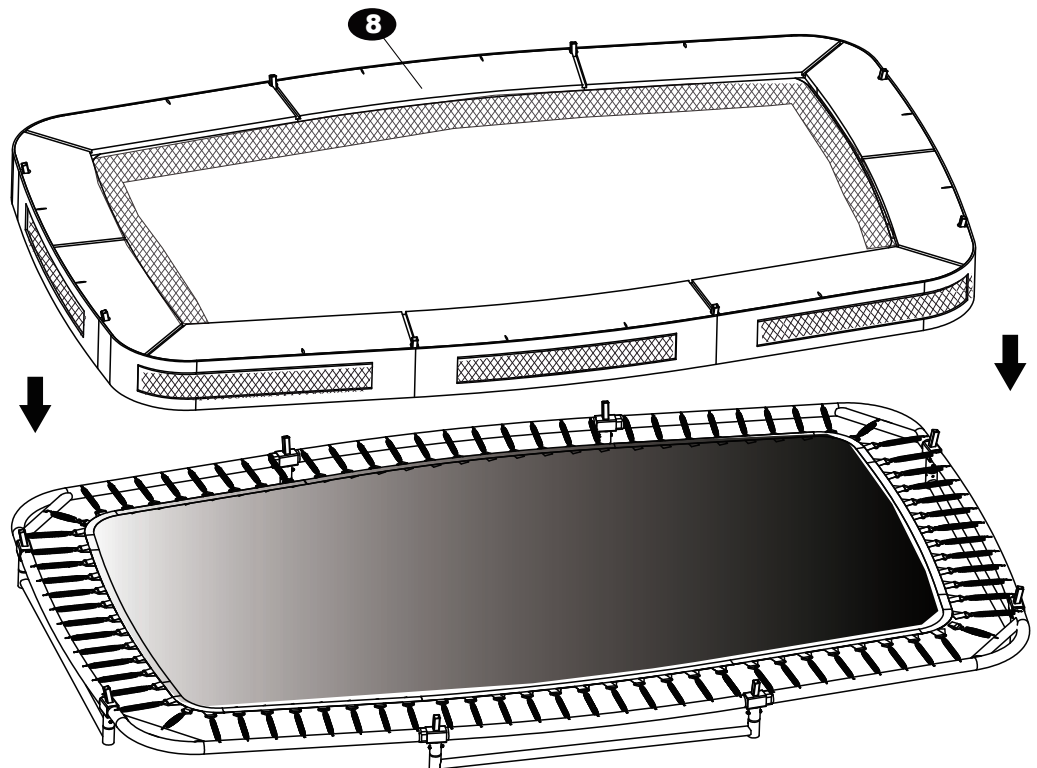

Trampoline

EXIT Allure Inground 244x427

10

11