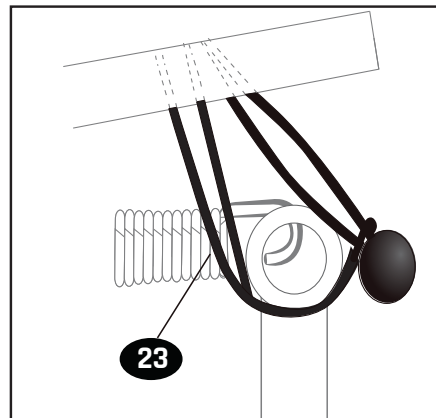

Trampoline

EXIT Allure Inground 244x427

25

23