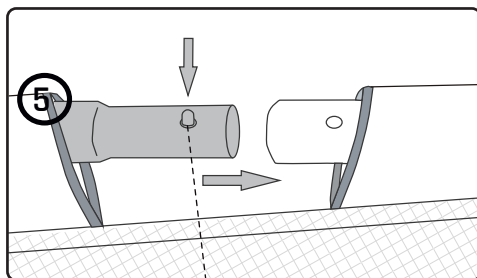

# Trampoline

EXIT Allure Inground 244x427

19