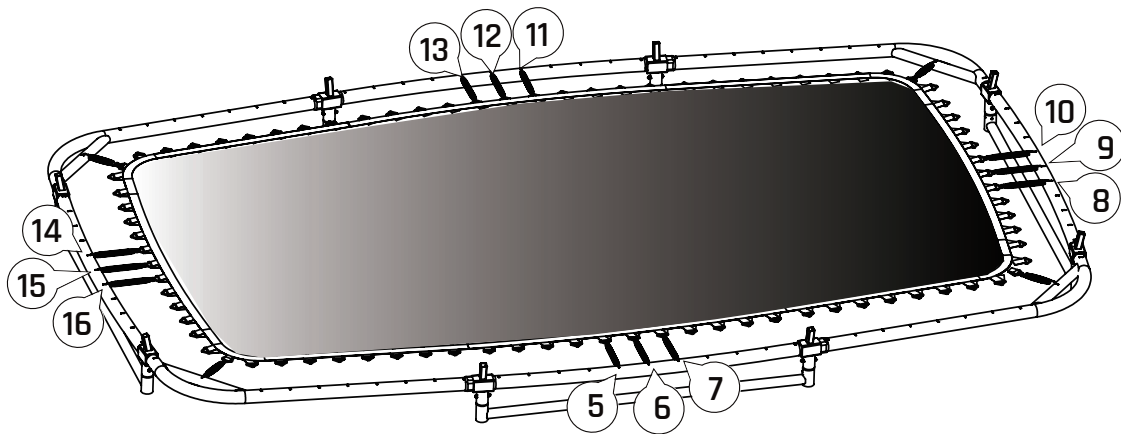

# Trampoline

EXIT Allure Inground 244x427

6

7

**8**

**9**