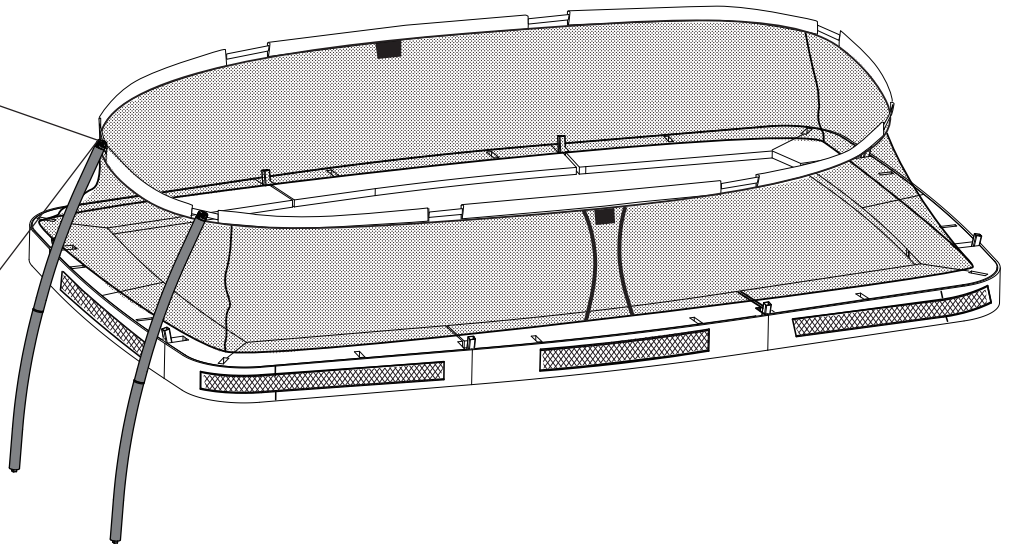

Trampoline

EXIT Allure Inground 244x427

21