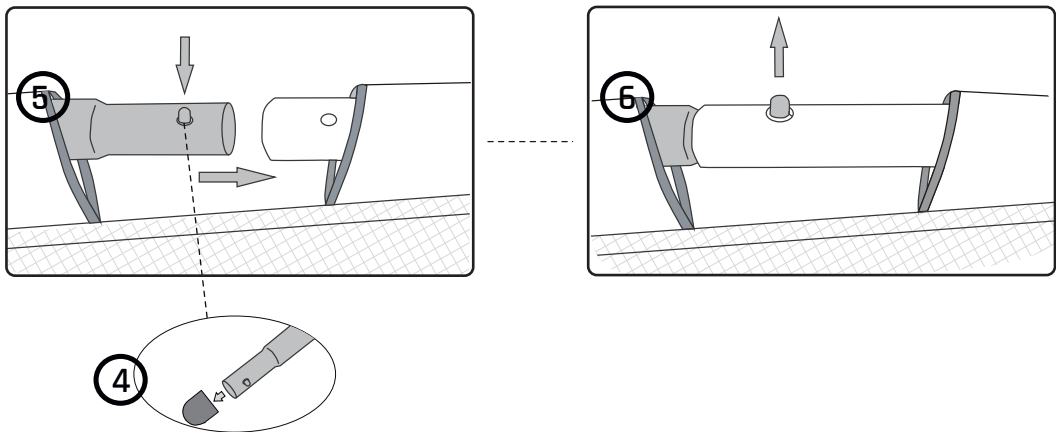

# Trampoline

EXIT Allure Inground 244x427

19