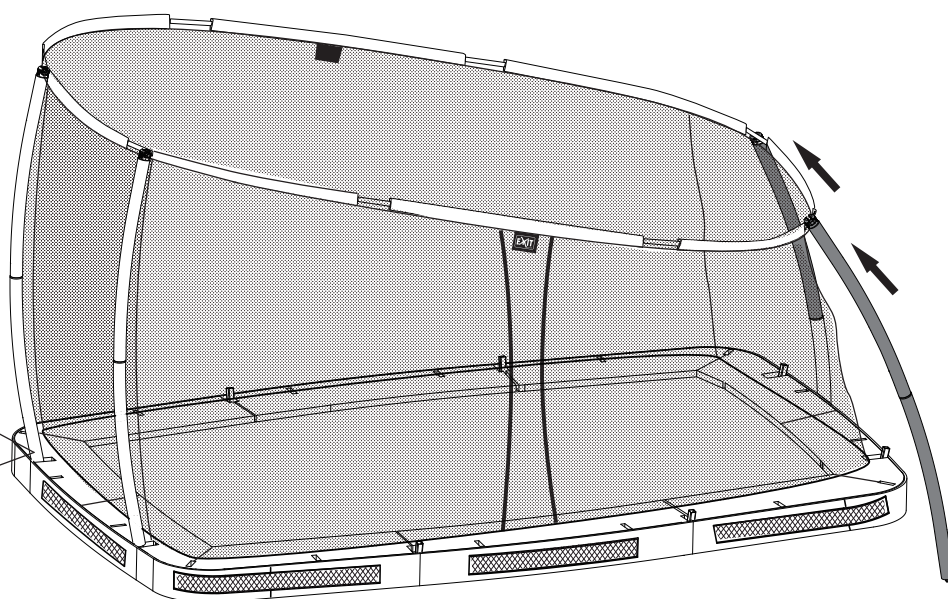

Trampoline

EXIT Allure Inground 244x427

21

22