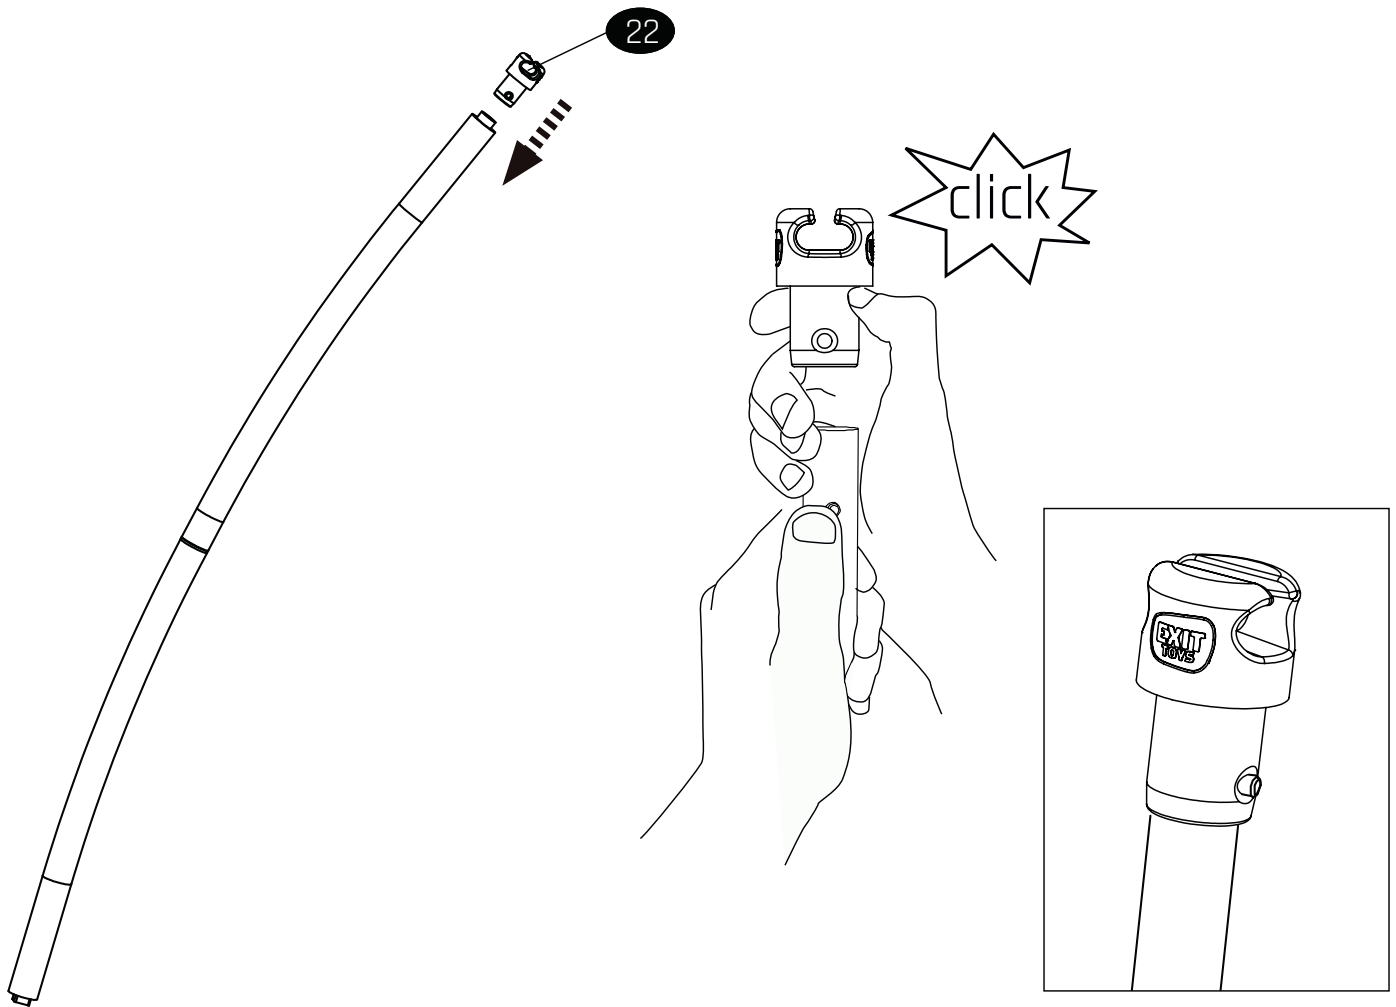

# Trampoline

EXIT Allure Inground 244x427

19