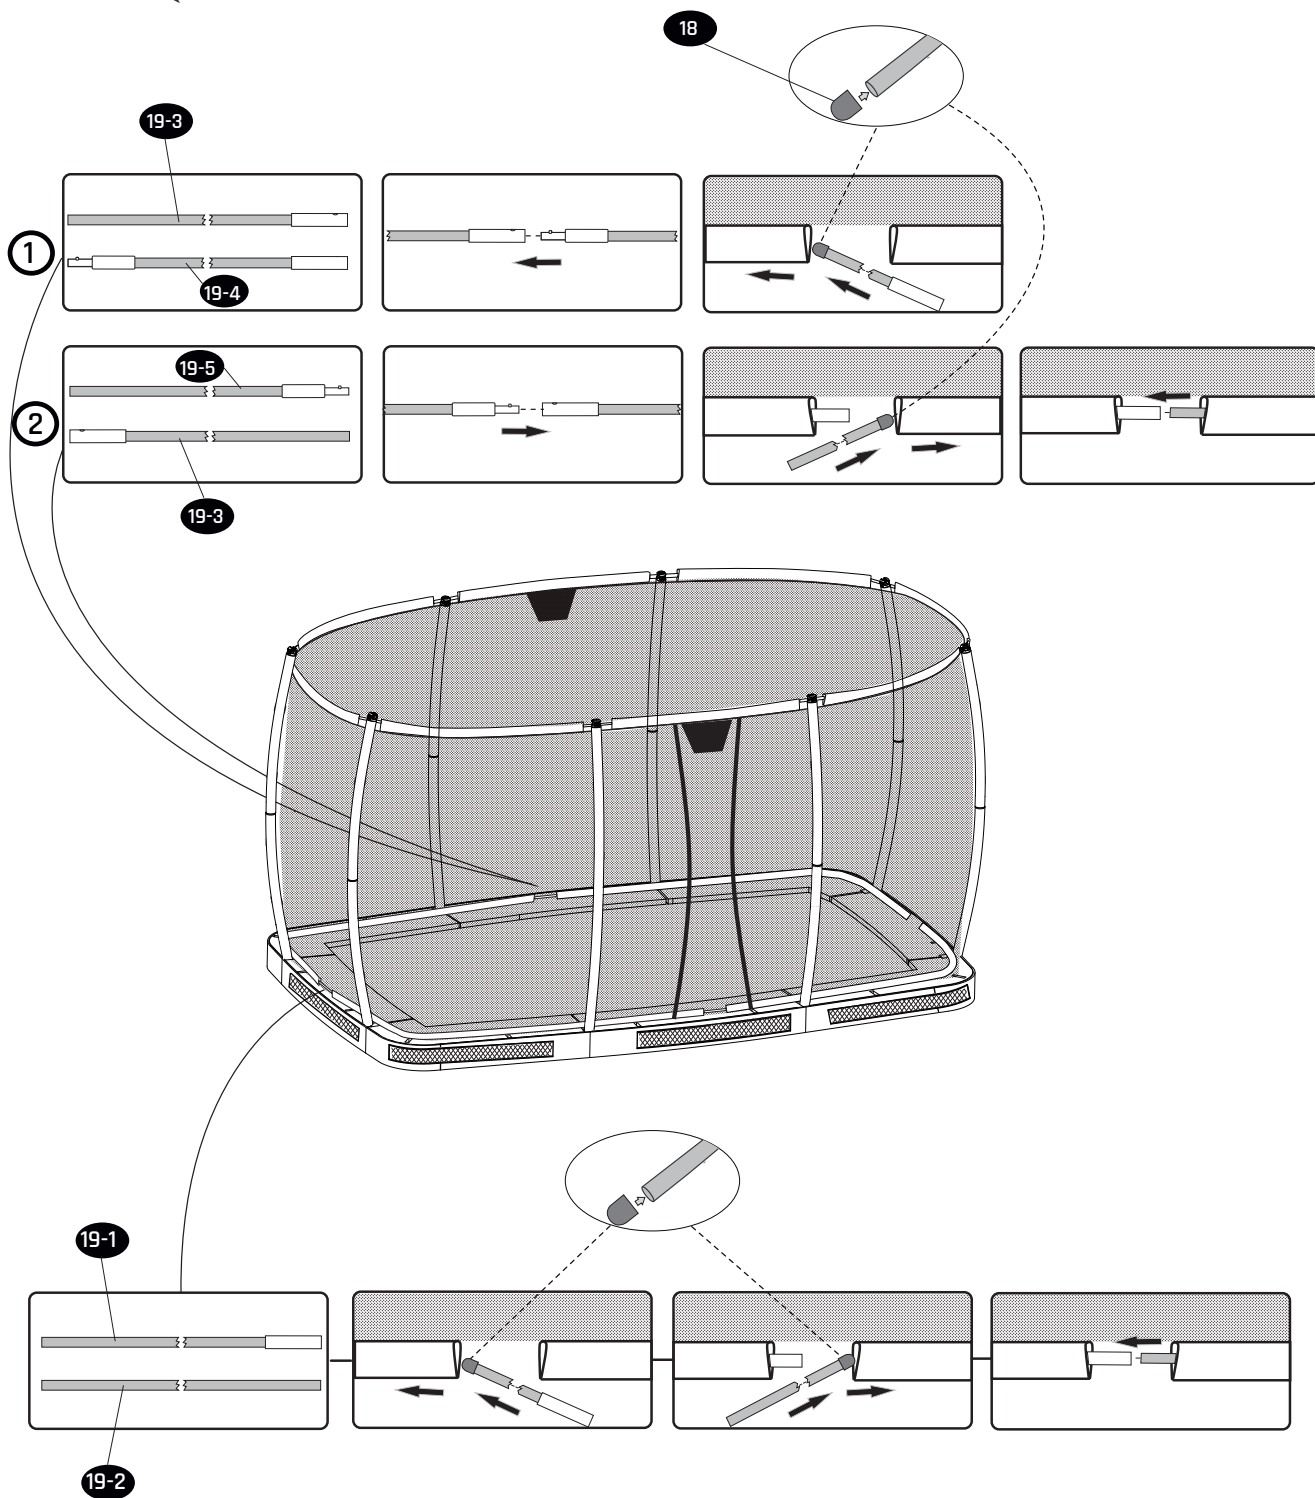

Trampoline

EXIT Allure Inground 244x427

25