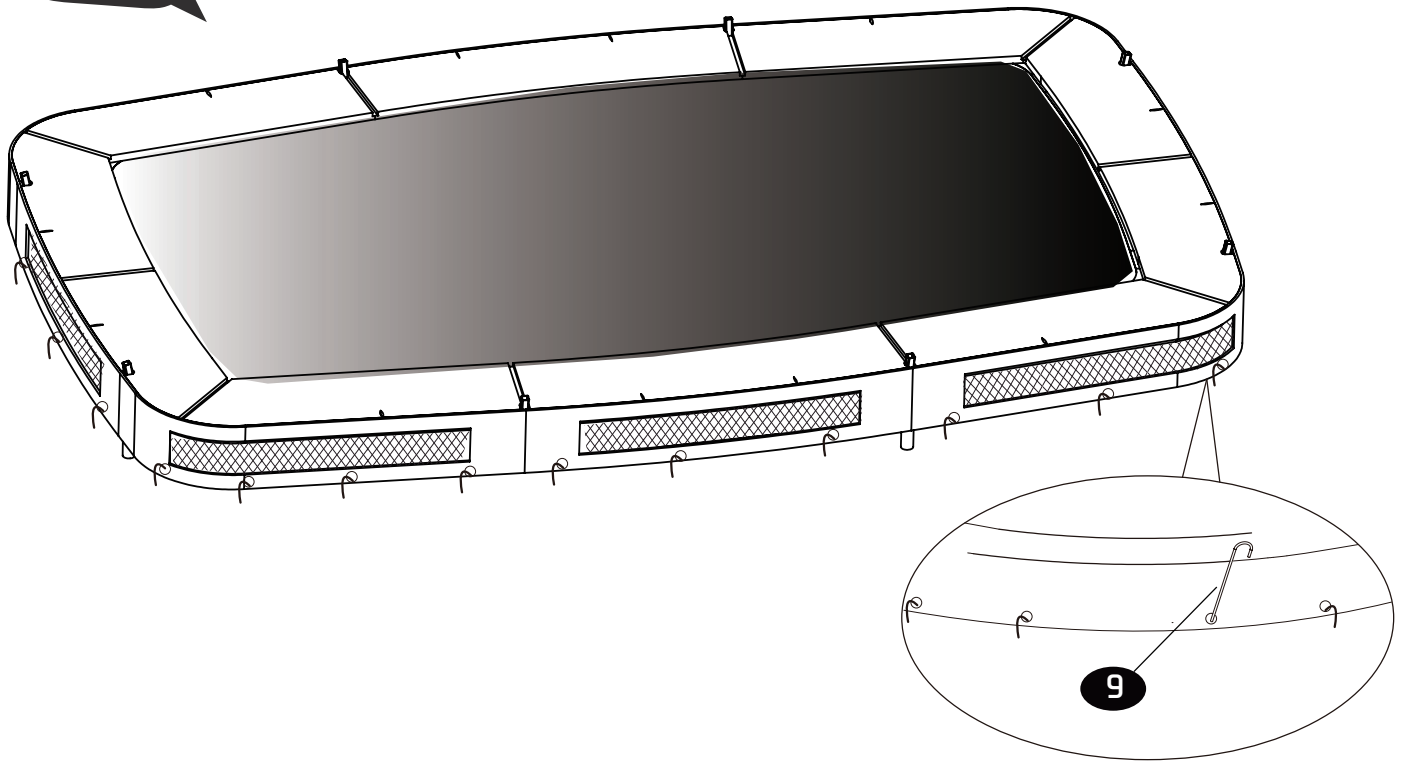

Trampoline

EXIT Allure Inground 244x427

17