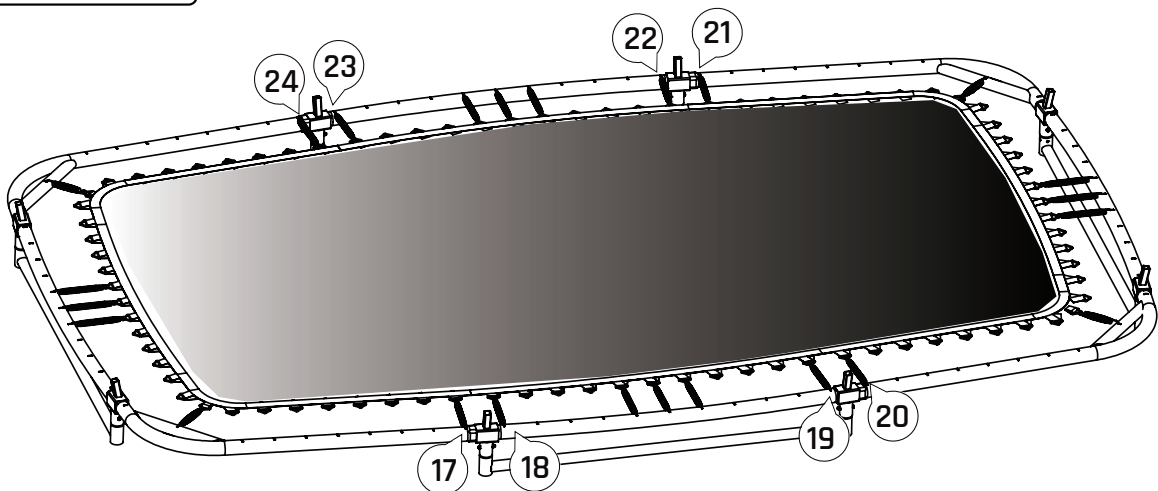

# Trampoline

EXIT Allure Inground 244x427

6

7

**8**

**9**