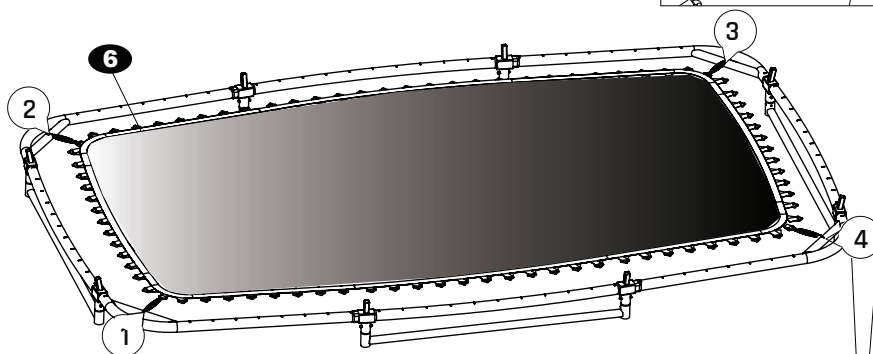

Trampoline

EXIT Allure Inground 244x427

6

7