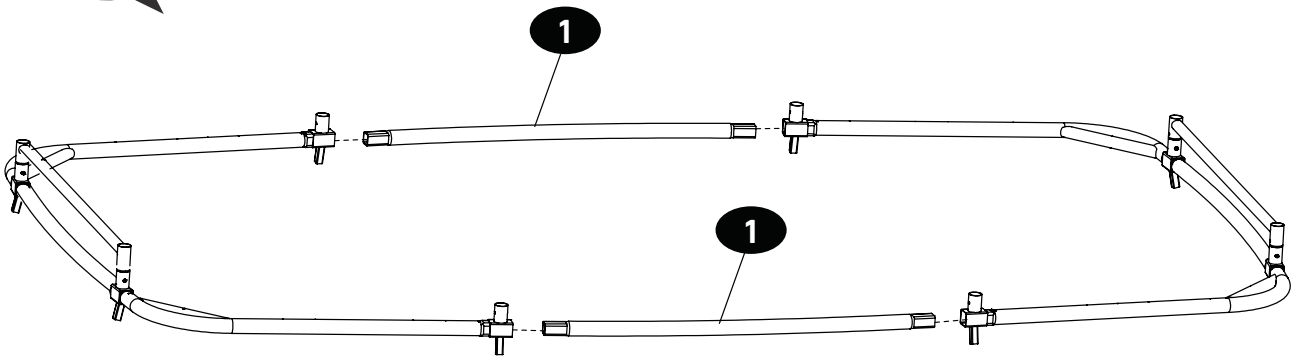

# Trampoline

EXIT Allure Inground 244x427

**4**

**5**