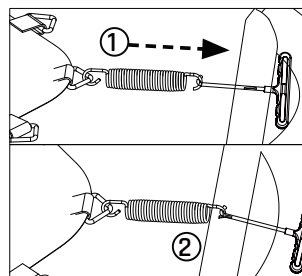

Trampoline

EXIT Allure Inground 244x427

6

7