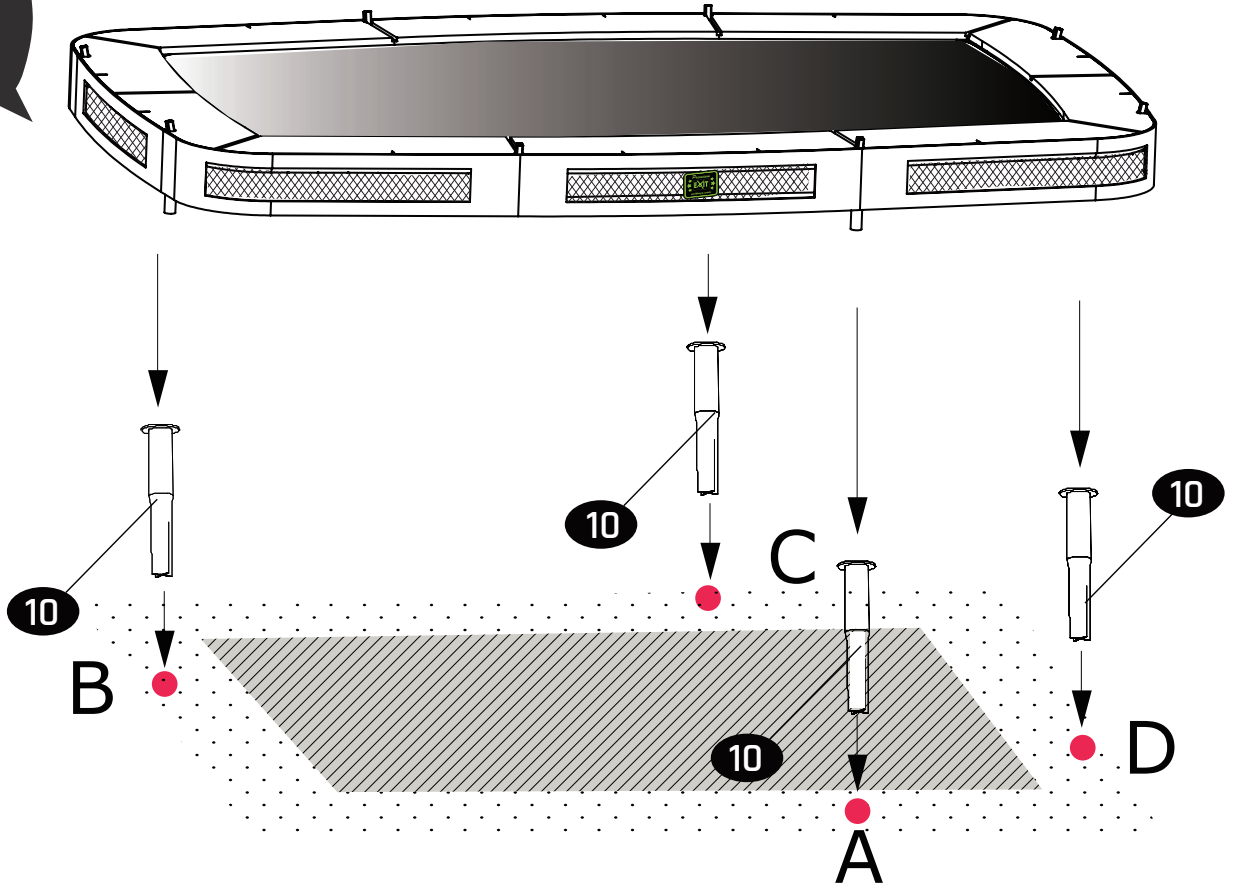

# Trampoline

EXIT Allure Inground 244x427

13

14

**15**

**16**