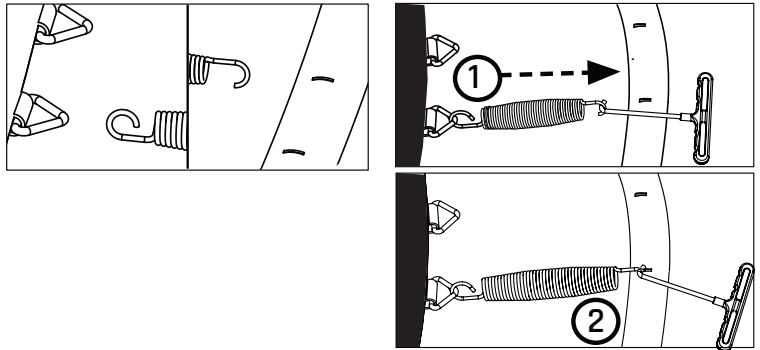

# Trampoline

EXIT Allure Inground 244x427

6

7

**8**

**9**