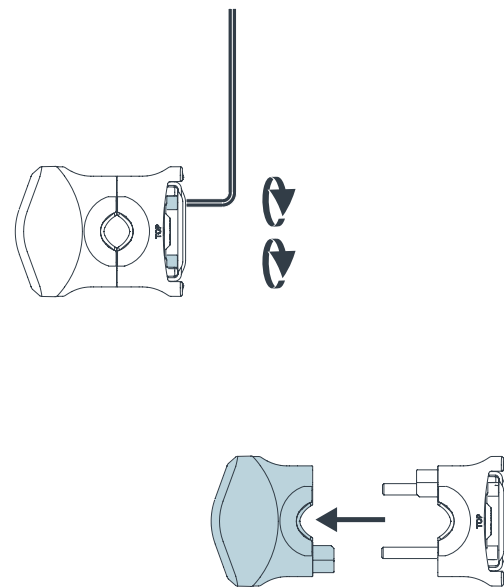

urban iki

イキ BY OGK

Compact Adapter
Front Seat

21-24 mm | standard

1

2

3

4

25-28 mm | standard

1

2

3

4

21-24 mm | compact fit 1

1

2

3

4

5

6

25-28 mm | compact fit 1

1

2

3