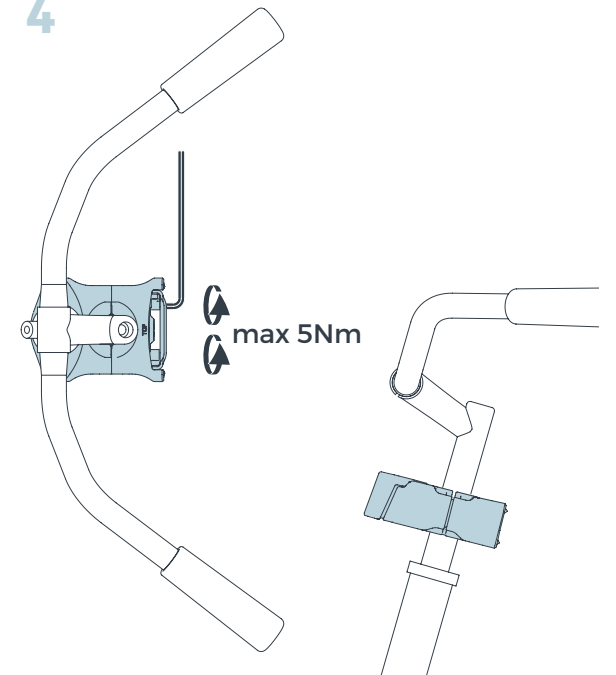

urban iki

イキ BY OGK

Compact Adapter
Front Seat

21-24 mm | standard

1

2

3

4

25-28 mm | standard

1

2

3

4

21-24 mm | compact fit 1

1

2

3

4

5

6

25-28 mm | compact fit 1

1

2

3