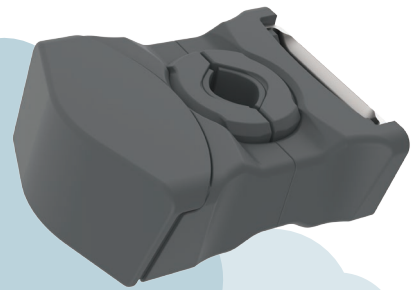

urban iki

イキ BY OGK

Compact Adapter
Front Seat

21-24 mm | standard

1

2

3

4

25-28 mm | standard

1

2

3

4

21-24 mm | compact fit 1

1

2

3

4

5

6

25-28 mm | compact fit 1

1

2

3