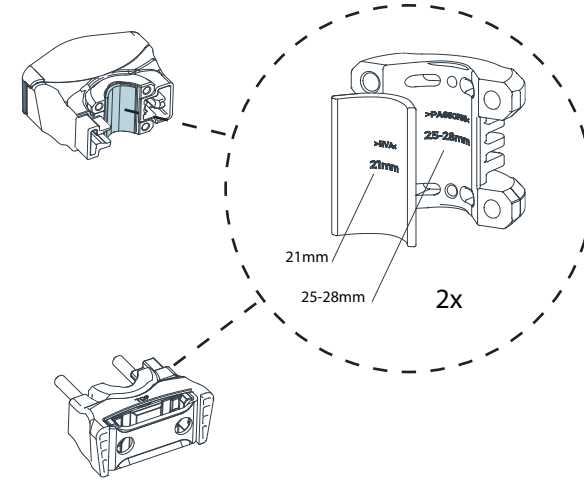

urban iki

イキ BY OGK

Compact Adapter
Front Seat

21-24 mm | standard

1

2

3

4

25-28 mm | standard

1

2

3

4

21-24 mm | compact fit 1

1

2

3

4

5

6

25-28 mm | compact fit 1

1

2

3