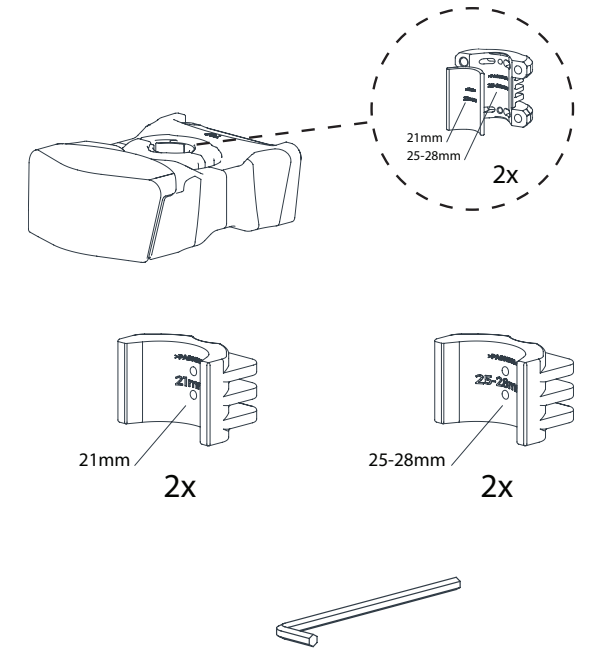

urban iki

イキ BY OGK

Compact Adapter
Front Seat

21-24 mm | standard

1

2

3

4

25-28 mm | standard

1

2

3

4

21-24 mm | compact fit 1

1

2

3

4

5

6

25-28 mm | compact fit 1

1

2

3