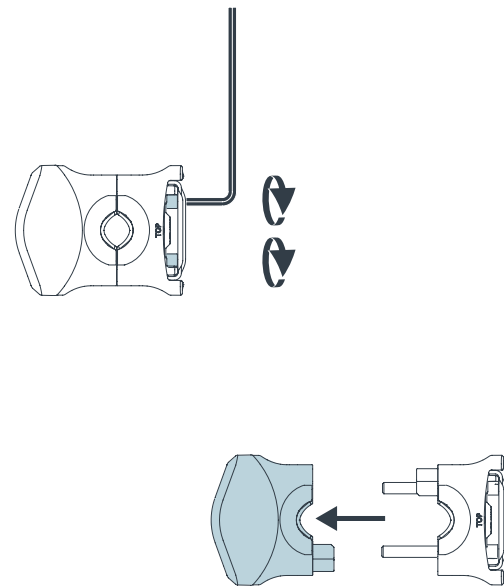

urban iki

イキ BY OGK

Compact Adapter
Front Seat

21-24 mm | standard

1

2

3

4

25-28 mm | standard

1

2

3

4

21-24 mm | compact fit 1

1

2

3

4

5

6

25-28 mm | compact fit 1

1

2

3