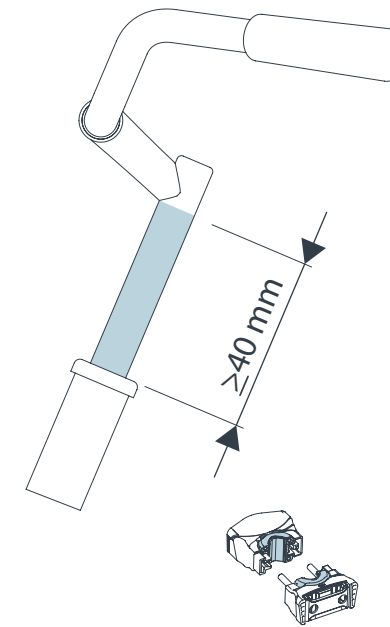

urban iki

イキ BY OGK

Compact Adapter
Front Seat

21-24 mm | standard

1

2

3

4

25-28 mm | standard

1

2

3

4

21-24 mm | compact fit 1

1

2

3

4

5

6

25-28 mm | compact fit 1

1

2

3