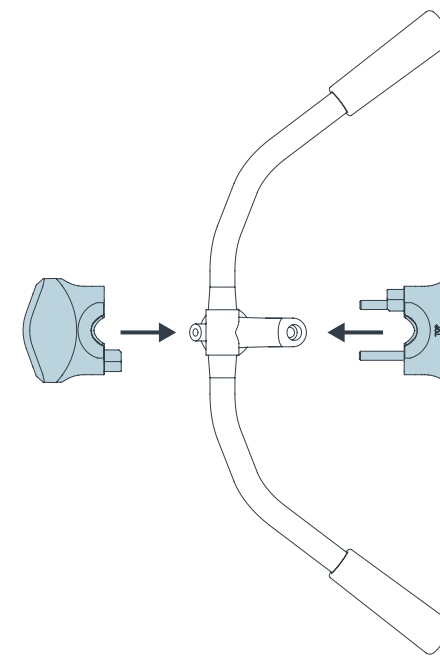

urban iki

イキ BY OGK

Compact Adapter
Front Seat

21-24 mm | standard

1

2

3

4

25-28 mm | standard

1

2

3

4

21-24 mm | compact fit 1

1

2

3

4

5

6

25-28 mm | compact fit 1

1

2

3