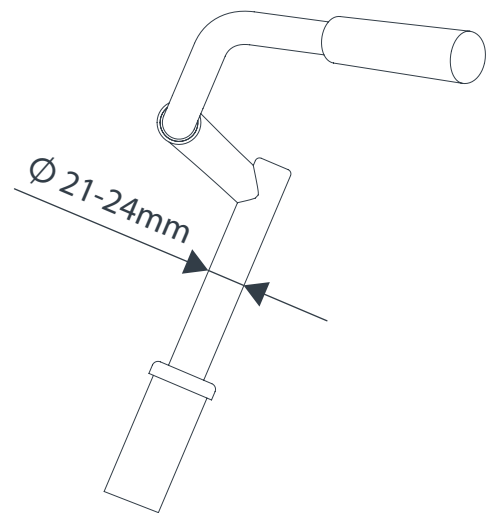

urban iki

イキ BY OGK

Compact Adapter
Front Seat

21-24 mm | standard

1

2

3

4

25-28 mm | standard

1

2

3

4

21-24 mm | compact fit 1

1

2

3

4

5

6

25-28 mm | compact fit 1

1

2

3