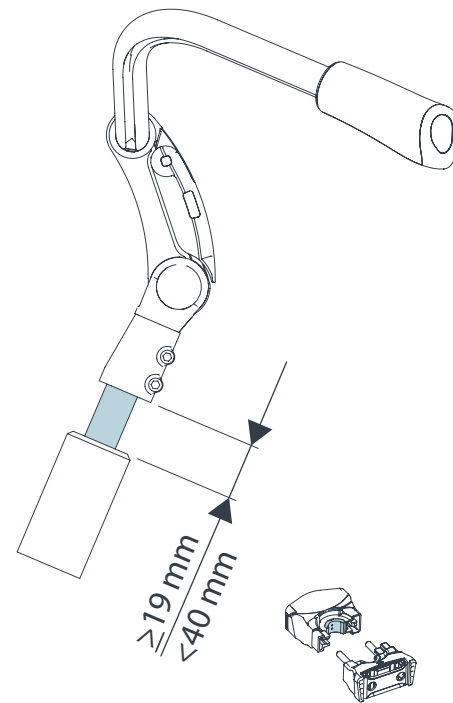

urban iki

イキ BY OGK

Compact Adapter
Front Seat

21-24 mm | standard

1

2

3

4

25-28 mm | standard

1

2

3

4

21-24 mm | compact fit 1

1

2

3

4

5

6

25-28 mm | compact fit 1

1

2

3