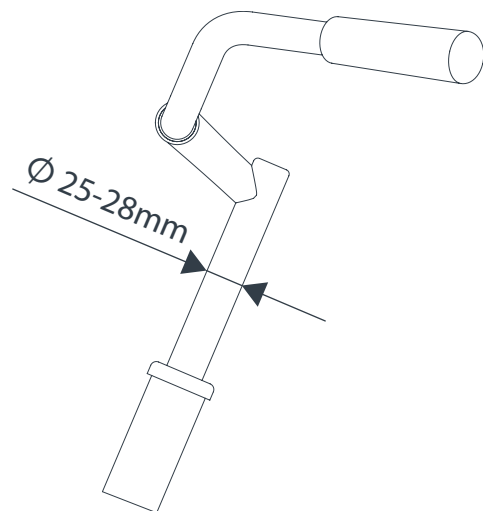

urban iki

イキ BY OGK

Compact Adapter
Front Seat

21-24 mm | standard

1

2

3

4

25-28 mm | standard

1

2

3

4

21-24 mm | compact fit 1

1

2

3

4

5

6

25-28 mm | compact fit 1

1

2

3