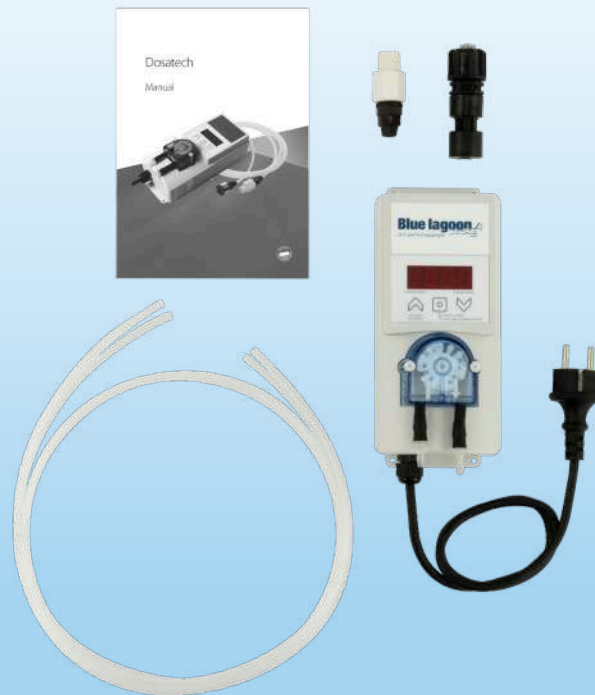

DOSATECH	
Art. number	B210010N
EAN	8714404987417
Rotation	30 rpm
Dimensions LxWxH	80x90x215mm
Electronic ballast	230 V AC 50 Hz
Power	5 W
Weight	1,5 Kg
Quantity full pallet	120 pcs