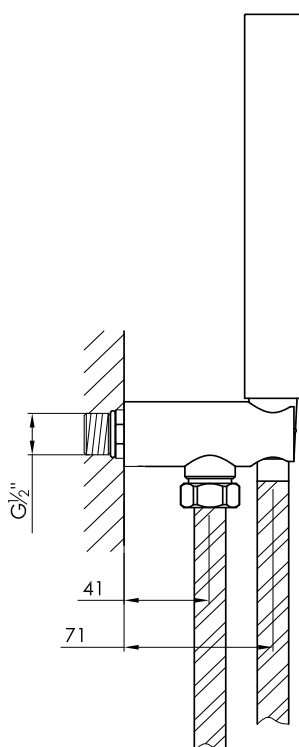

JEE-O slimline wall shower specifications

Note:
UV radiation and extreme temperature
can affect the color and structure of the
surface of the **structured BLACK** version.

Article code: **800-6910** (brushed finish)
800-6911 (polished finish)
800-6913 (structured BLACK finish)

Material: Stainless Steel r304
Cartridge: No

Cleaning: JEE-O protectl
Connection: G 1/2"

Dimension package: L 26 x W 14 x H 8 cm

Weight: 1.1 kg / 2.4 lbs
Package weight: 0.1 kg / 0.2 lbs

2 year warranty

HS code: 8481801900